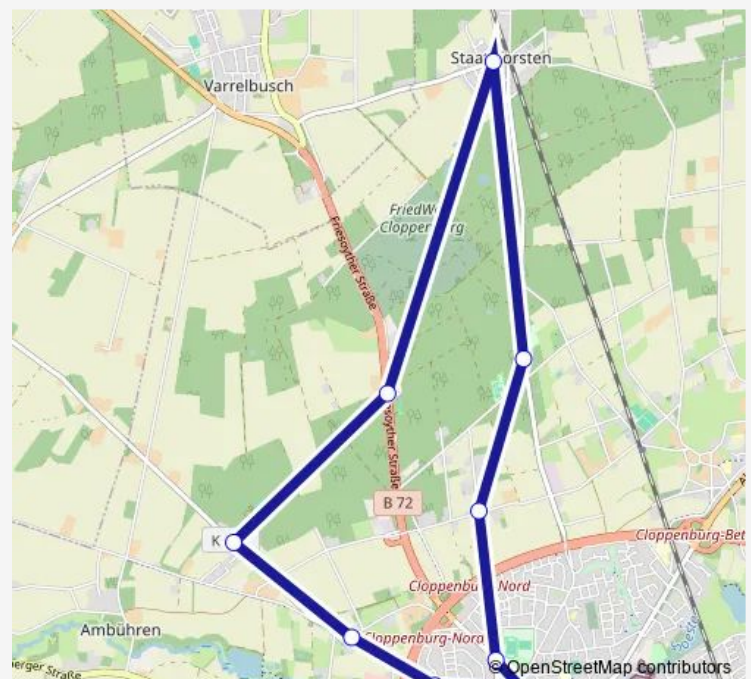

### Route schedule

Cloppenburg Am Osterfeld — Bethen Grundschule

Monday 07:07

Tuesday 07:07

Wednesday 07:07

Thursday 07:07

Friday 07:07

Saturday —

### Route info

Direction: Cloppenburg Am Osterfeld

Stops: 13

Trip Duration: 0 hour 33 min

■ 953

BusMaps

**Direction**

Cloppenburg Hook — Cloppenburg Am Osterfeld