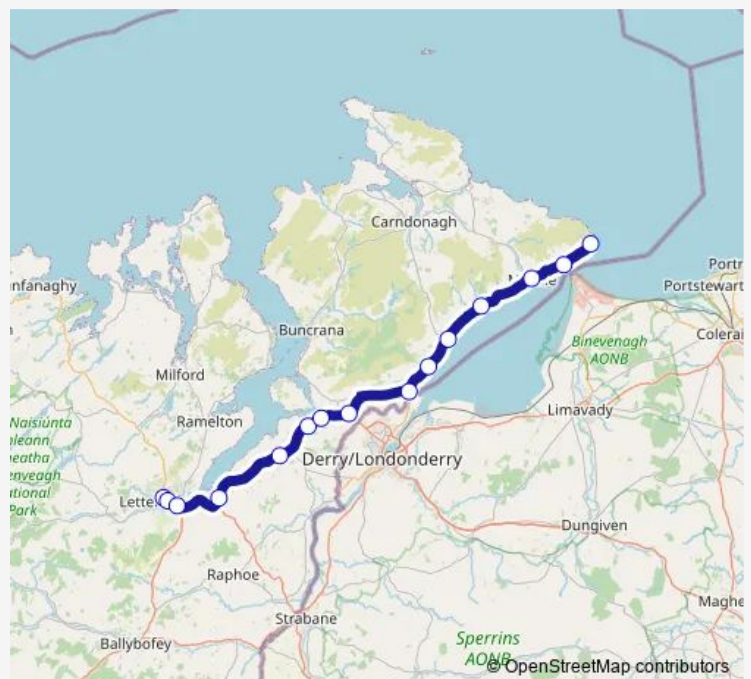

Quigley's Point

Redcastle

Moville

Shrove

Greencastle

Route schedule

Letterkenny Bus Station — Greencastle

Monday 09:00-23:00

Tuesday 09:00-23:00

Wednesday 09:00-23:00

Thursday 09:00-23:00

Friday 09:00-23:00

Saturday 10:30-23:00

Sunday 12:30-23:00

Route info

Direction: Letterkenny Bus Station

Stops: 15

Trip Duration: 1 hour 10 min

■ 953 — Greencastle, Post Office - Letterkenny, Ramelton Road **BusMaps**

Direction

Greencastle — Letterkenny Bus Station

15 stops

[Open route schedule](#)

Greencastle

Shrove

Moville

Redcastle

Quigley's Point

Ture

Muff

Bridgend

Burt