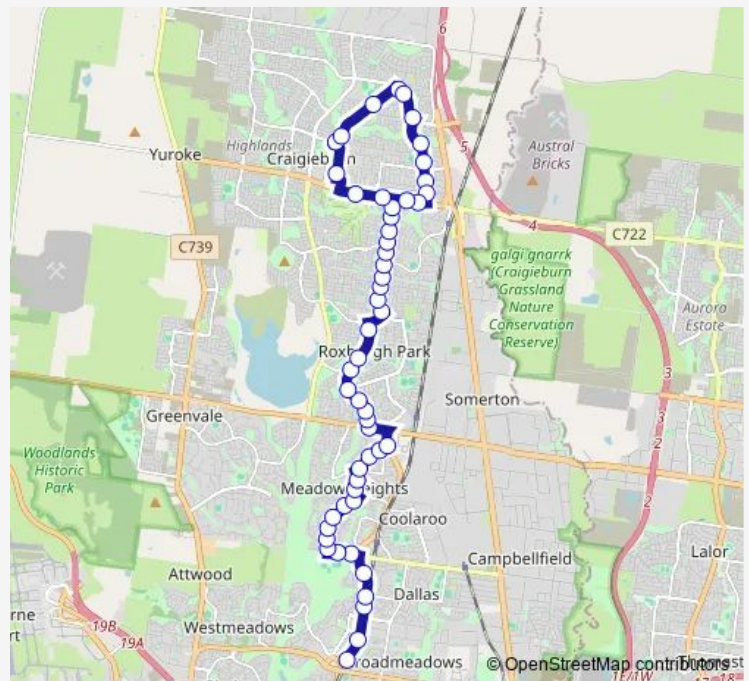

Saturday 03:54-02:54⁺¹

Sunday 03:54-04:54

Route info

Direction: Craigieburn Police Station/Craigieburn Rd (Craigieburn)

Stops: 28

Trip Duration: 0 hour 30 min

953 — Craigieburn - Broadmeadows Station

Taggerty Cres/Pascoe Vale Rd (Coolaroo)

Coolaroo Station/Pascoe Vale Rd (Coolaroo)

Barry Rd/Pascoe Vale Rd (Coolaroo)

Avoca St/Pascoe Vale Rd (Dallas)

Girgarre St/Pascoe Vale Rd (Broadmeadows)

Cobram St/Pascoe Vale Rd (Broadmeadows)

Broadmeadows Station/Pascoe Vale Rd (Broadmeadows)

Direction

Broadmeadows Station/Pascoe Vale Rd (Broadmeadows)
— Craigieburn Police Station/Craigieburn Rd (Craigieburn)

52 stops

[Open route schedule](#)

Broadmeadows Station/Pascoe Vale Rd (Broadmeadows)

Coleraine St/Pascoe Vale Rd (Broadmeadows)

Monday —

Tuesday —

Wednesday —

Thursday —

Friday 25:24-02:24⁺¹

Saturday 03:24-02:24⁺¹

Sunday 03:24-05:24

Route info