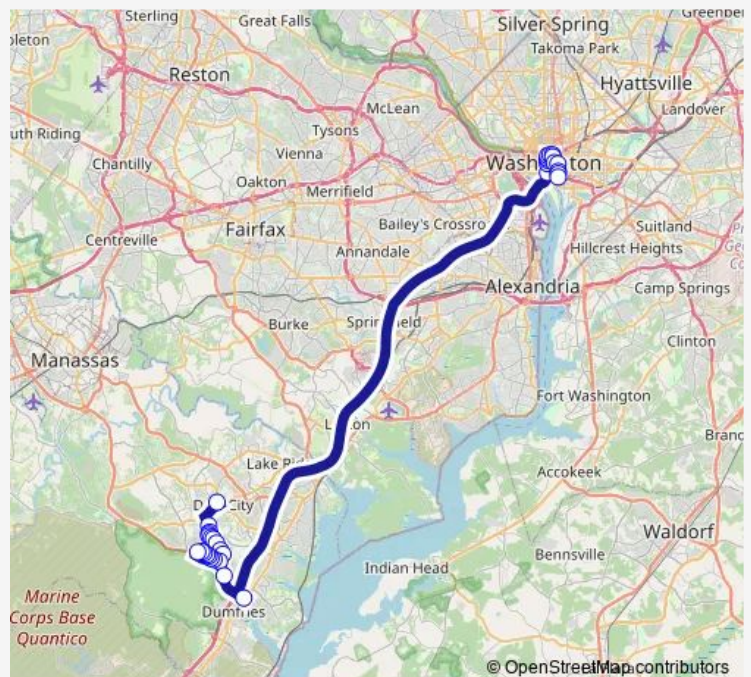

Bus 953 Montclair Washington DC Express

[Go to website](#)

Direction

7th St @ E St Sw — Dale City Commuter Lot

30 stops

[Open route schedule](#)

7th St @ E St Sw

7th St @ Maryland Ave Sw

Waterway Dr @ Ashgrove Dr

Waterway Dr @ Alexander Pl

Waterway Dr @ Northgate Dr

Route schedule

7th St @ E St Sw — Dale City Commuter Lot

Monday 15:15-17:20

Tuesday 15:15-17:20

Wednesday 15:15-17:20

Thursday 15:15-17:20

Friday 15:15-17:20

Saturday —

Sunday —

Route info

Direction: 7th St @ E St Sw

Stops: 30

Trip Duration: 1 hour 20 min

953 — Montclair Washington DC Express

Waterway Dr @ Fallstone Pl

Waterway Dr @ Golf Club Dr

Waterway Dr @ Silvan Glen Dr

Waterway Dr @ Larkspur Ln

Waterway Dr @ Timber Ridge Dr

Waterway Dr @ Holleyside Ct

Waterway Dr @ Spring Branch Blvd