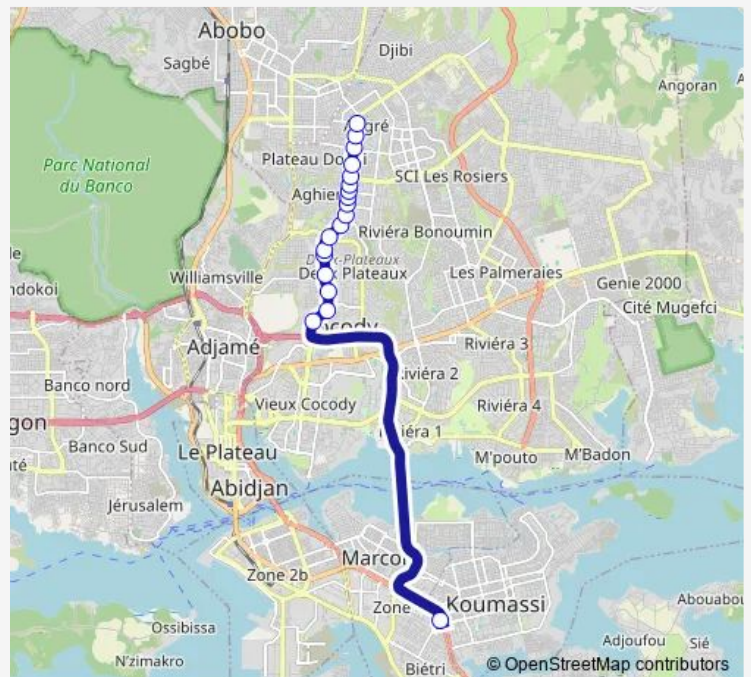

Bus woro woro banalisé : Carrefour Angre ↔ Koumassi Grand Carrefour

[Go to website](#)

Direction

Terminus Grand Carrefour de Koumassi — Angré Petro Ivoire

19 stops

[Open route schedule](#)

Terminus Grand Carrefour de Koumassi

Carrefour Adama Sanogo

Angré Petro Ivoire

Route schedule

Terminus Grand Carrefour de Koumassi — Angré Petro Ivoire

Monday	06:00
Tuesday	06:00
Wednesday	06:00
Thursday	06:00
Friday	06:00
Saturday	06:00
Sunday	06:00

Route info

Direction: Terminus Grand Carrefour de Koumassi

Stops: 19

Trip Duration: 2 hour 0 min

Direction

Gare Carrefour Angré — Terminus Grand Carrefour de Koumassi

6 stops

[Open route schedule](#)

Monday 06:00

Tuesday 06:00

Wednesday 06:00

Thursday 06:00

Friday 06:00

Saturday 06:00

Sunday 06:00

Route info