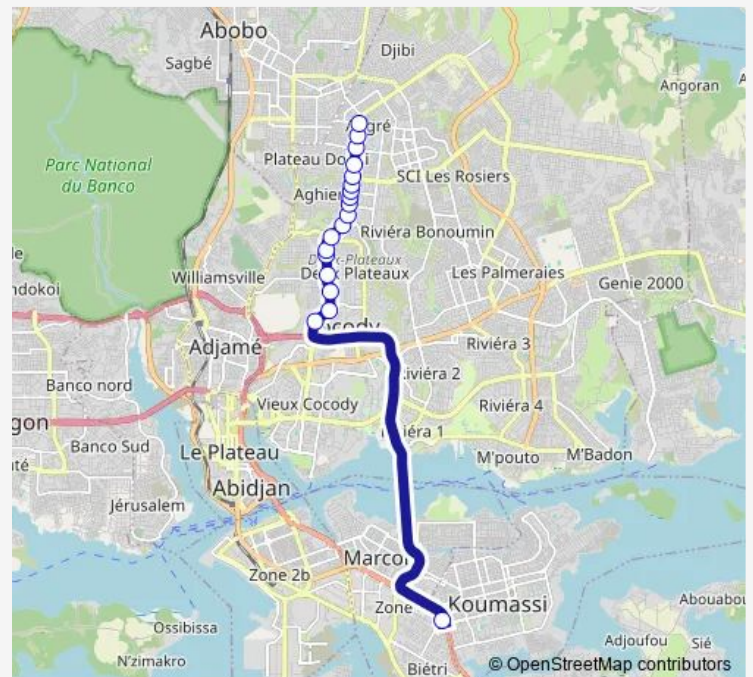

Bus woro woro banalisé : Carrefour Angre ↔ Koumassi Grand Carrefour

[Go to website](#)

Direction

Terminus Grand Carrefour de Koumassi — Angré Petro Ivoire

19 stops

[Open route schedule](#)

Terminus Grand Carrefour de Koumassi

Carrefour Adama Sanogo

Angré Petro Ivoire

Route schedule

Terminus Grand Carrefour de Koumassi — Angré Petro Ivoire

Monday	06:00
Tuesday	06:00
Wednesday	06:00
Thursday	06:00
Friday	06:00
Saturday	06:00
Sunday	06:00

Route info

Direction: Terminus Grand Carrefour de Koumassi

Stops: 19

Trip Duration: 2 hour 0 min

Direction

Gare Carrefour Angré — Terminus Grand Carrefour de Koumassi

6 stops

[Open route schedule](#)

Monday 06:00

Tuesday 06:00

Wednesday 06:00

Thursday 06:00

Friday 06:00

Saturday 06:00

Sunday 06:00

Route info