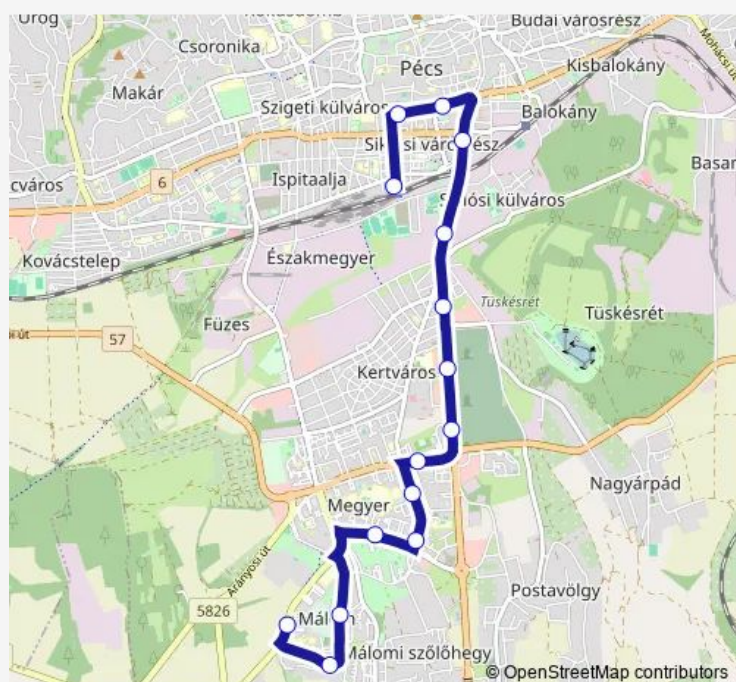

Tuesday 04:40-19:20

Wednesday 04:40-19:20

Thursday 04:40-19:20

Friday 04:40-19:20

Saturday 06:45-12:45

Sunday 06:45-12:45

Route info

Direction: Főpályaudvar

Stops: 15

Trip Duration: 0 hour 25 min

7y — Főpályaudvar - Málom - Malomvölgyi út

BusMaps

Direction

undefined — undefined

0 stops

[Open route schedule](#)**Route schedule**