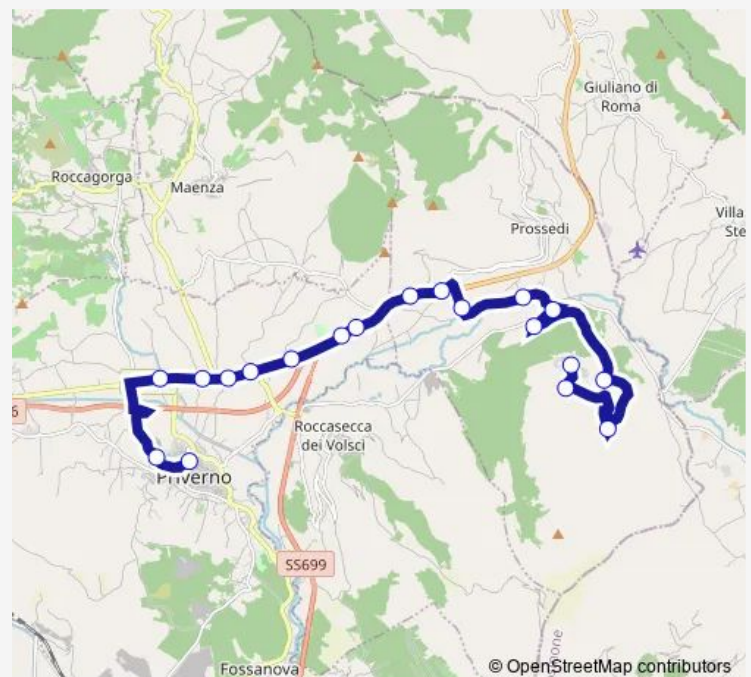

Prossedi | Via Vallefratta (Porera) # f3678

Prossedi | Via Monti Lepini Via Marittima # f3519

Prossedi | Via Monti Lepini (Porera) # f3520

Priverno | Via Monti Lepini (Km 23) # f3521

Priverno | Via Monti Lepini (Mezzagosto) # f3522

Priverno | Via Monti Lepini (Mezzagosto) # f3523

Priverno | Montalcide # f3524

Priverno | Parco Archeologico # f3525

Priverno | Via Monti Lepini Via Font. Noce # f3433

Priverno | Via Monti Lepini Via Lago Vignali # f3526

Priverno | Cimitero # f3428

Priverno | Terminal Bus | Ist. Superiore T. Rossi # f3429

Route schedule

Pisterzo piazza Canada # f34502 — Priverno | Terminal Bus | Ist. Superiore T. Rossi # f3429

Monday	06:40-15:05
Tuesday	06:40-15:05
Wednesday	06:40-15:05
Thursday	06:40-15:05
Friday	06:40-15:05
Saturday	06:40
Sunday	—

Route info

Direction: Pisterzo piazza Canada # f34502

Stops: 19

Trip Duration: 0 hour 29 min

Pisterzo - Priverno # Pv78d

Bus time schedules and route maps are available in an offline PDF at busmaps.com. Use the busmaps.com website to see live bus times, train schedule or subway schedule, and step-by-step directions for all public transit in Prossedi