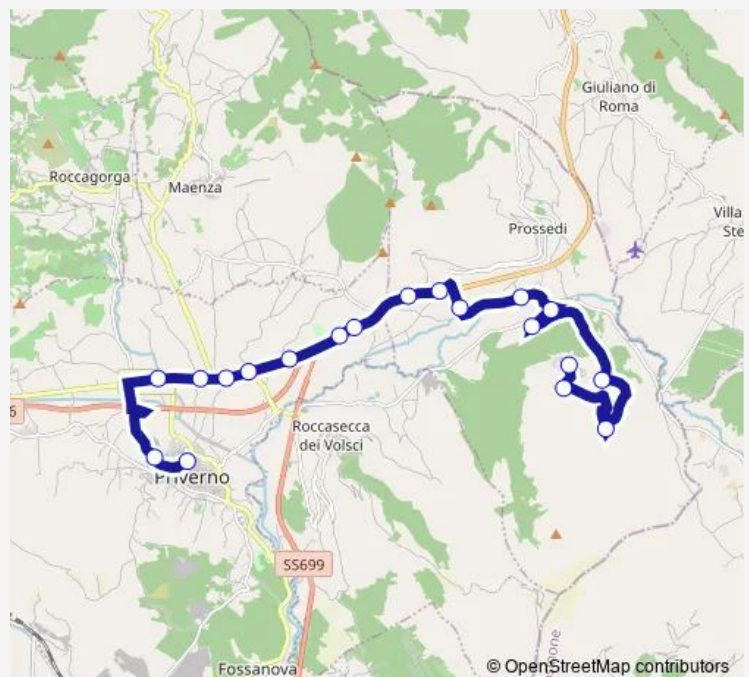

Prossedi | Via Vallefratta (Porera) # f3678

Prossedi | Via Monti Lepini Via Marittima # f3519

Prossedi | Via Monti Lepini (Porera) # f3520

Priverno | Via Monti Lepini (Km 23) # f3521

Priverno | Via Monti Lepini (Mezzagosto) # f3522

Priverno | Via Monti Lepini (Mezzagosto) # f3523

Priverno | Montalcide # f3524

Priverno | Parco Archeologico # f3525

Priverno | Via Monti Lepini Via Font. Noce # f3433

Priverno | Via Monti Lepini Via Lago Vignali # f3526

Priverno | Cimitero # f3428

Priverno | Terminal Bus | Ist. Superiore T. Rossi # f3429

Route schedule

Pisterzo piazza Canada # f34502 — Priverno | Terminal Bus | Ist. Superiore T. Rossi # f3429

Monday	06:40-15:05
Tuesday	06:40-15:05
Wednesday	06:40-15:05
Thursday	06:40-15:05
Friday	06:40-15:05
Saturday	06:40
Sunday	—

Route info

Direction: Pisterzo piazza Canada # f34502

Stops: 19

Trip Duration: 0 hour 30 min

Pisterzo - Priverno # Pv78d

Bus time schedules and route maps are available in an offline PDF at busmaps.com. Use the busmaps.com website to see live bus times, train schedule or subway schedule, and step-by-step directions for all public transit in Prossedi