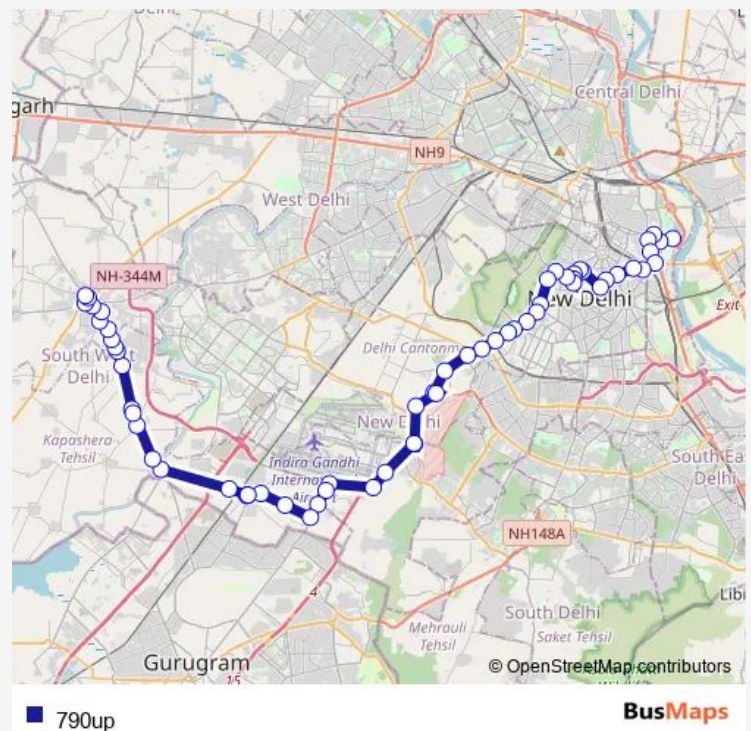

Thursday 18:10

Friday 18:10

Saturday 18:10

Sunday 18:10

Route info

Direction: Delhi Sachivalaya (Rajghat Power House)

Stops: 61

Trip Duration: 2 hour 56 min