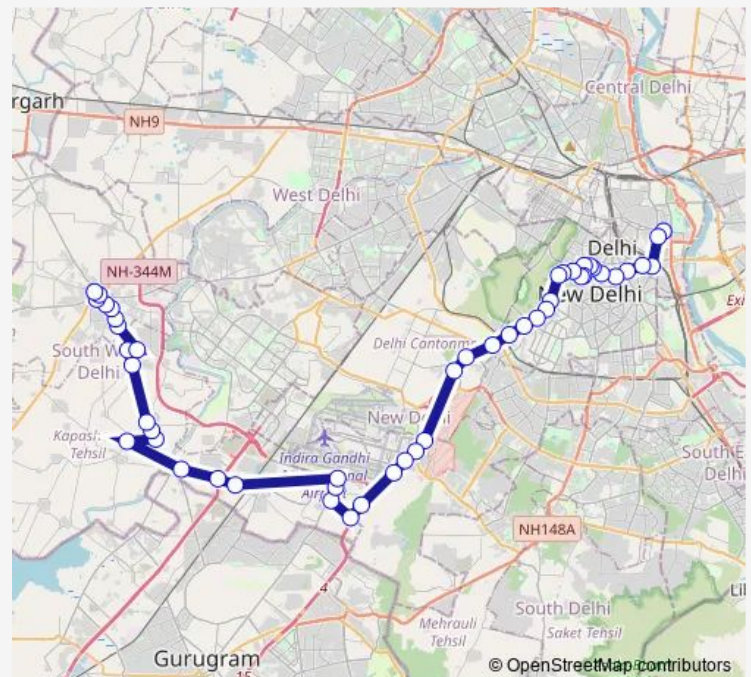

Railway Colony

Taj Hotel

Dhaura Kuan

Route schedule

Ambedkar Stadium Terminal — Najafgarh Terminal

Monday 09:30-17:35

Tuesday 09:30-17:35

Wednesday 09:30-17:35

Thursday 09:30-17:35

Friday 09:30-17:35

Saturday 09:30-17:35

Sunday 09:30-17:35

Route info

Direction: Ambedkar Stadium Terminal

Stops: 49

Trip Duration: 2 hour 27 min