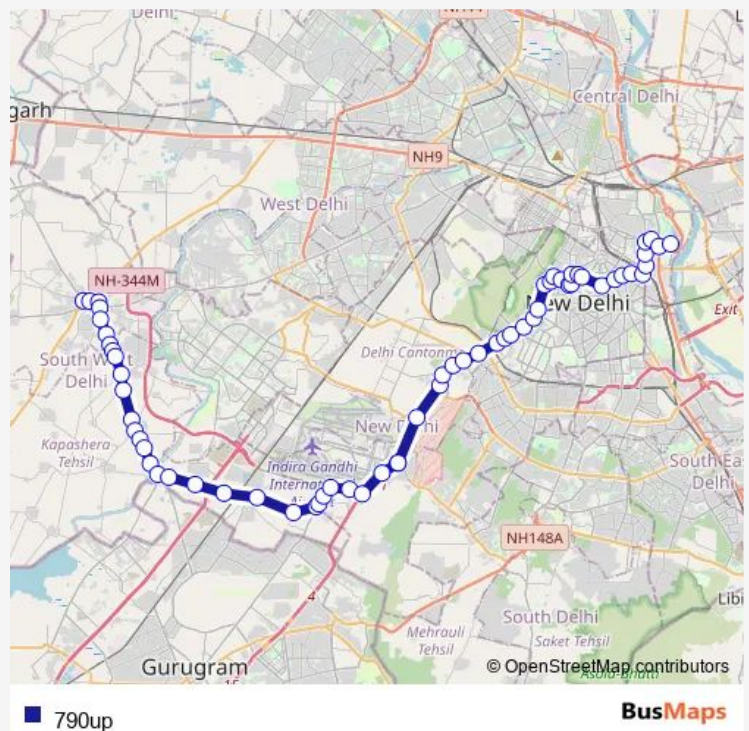

Bamnoli Crossing

Bijwasan Railway Station

Shri Golok Dham Bijwasan School

Route schedule

Najafgarh Terminal — Delhi Sachivalaya (Rajghat Power House)

Monday 05:00-19:57

Tuesday 05:00-19:57

Wednesday 05:00-19:57

Thursday 05:00-19:57

Friday 05:00-19:57

Saturday 05:00-19:57

Sunday 05:00-19:57

Route info

Direction: Najafgarh Terminal

Stops: 63

Trip Duration: 2 hour 42 min