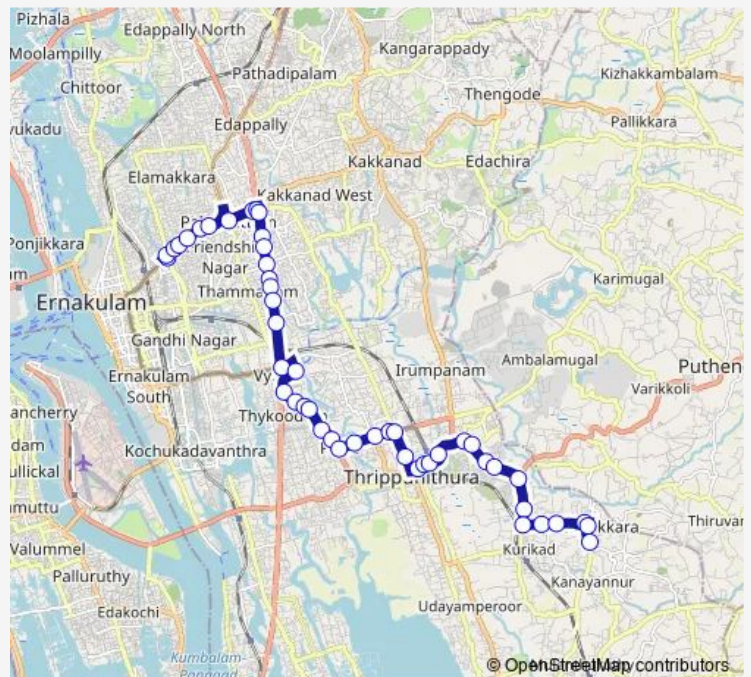

### Direction

Kaloor — Chottanikkara

48 stops

[Open route schedule](#)

- Kaloor
- Kaloor
- Model Technical School
- Mathrubhoomi
- Deshabhimani
- Kaloor Stadium
- Janatha
- Palarivattom
- Pipeline
- Pipeline Junction
- Pipeline Junction
- Ernakulam Medical Centre
- Convent
- Puthiya Road Bypass Junction
- Chakkaraparambu
- Vaishali
- Geethanjali Junction
- Chalikkavattom
- Vytilla Junction
- Vyttila
- Sub Station

### Route info

Direction: Kaloor

Stops: 48

Trip Duration: 0 hour 57 min

■ Chottanikkara ↔ Kaloor (via Bypass)

Oen

Thykoodam Metro Station

Thykoodam Junction