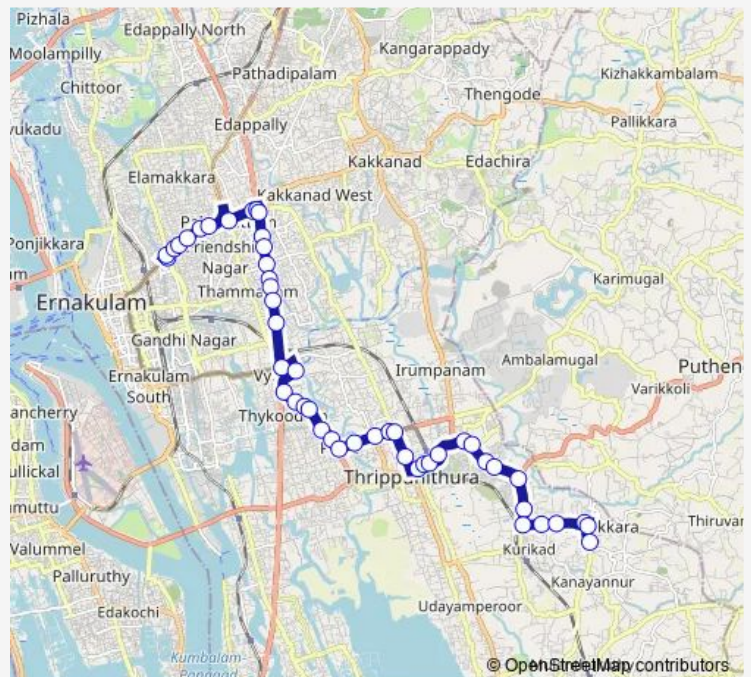

Route schedule

Kaloor — Chottanikkara

Monday	06:00
Tuesday	06:00
Wednesday	06:00
Thursday	06:00
Friday	06:00
Saturday	06:00
Sunday	06:00

Route info

Direction: Kaloor

Stops: 48

Trip Duration: 0 hour 57 min

■ Chottanikkara ↔ Kaloor (via Bypass)

Oen

Thykoodam Metro Station

Thykoodam Junction

Champakkara

Petta Metro Station

Petta

Petta East

Vadakkekotta