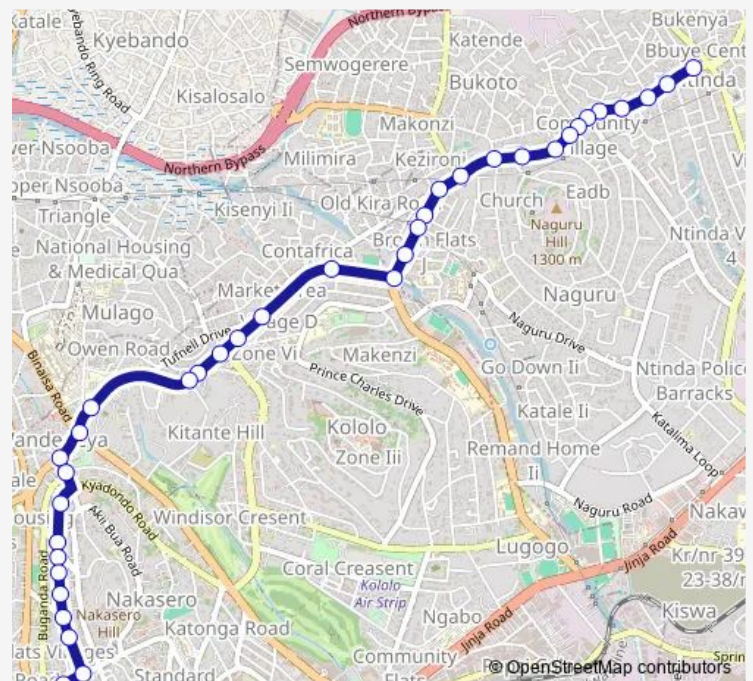

Thursday 06:30-19:00

Friday 06:30-19:00

Saturday 06:30-19:00

Sunday 06:30-19:00

Route info

Direction: Apex House

Stops: 36

Trip Duration: 0 hour 40 min