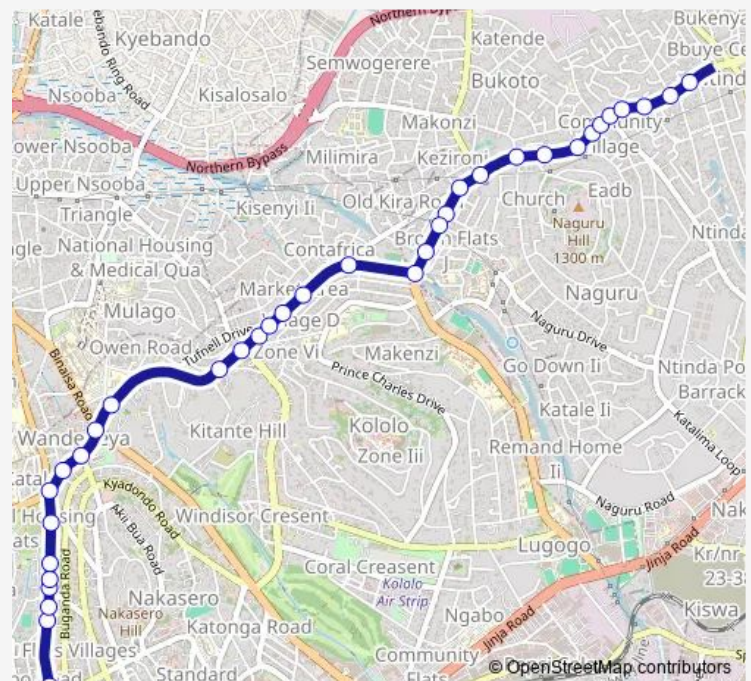

Thursday 06:30-19:00

Friday 06:30-19:00

Saturday 06:30-19:00

Sunday 06:30-19:00

Route info

Direction: Apex House

Stops: 36

Trip Duration: 0 hour 39 min