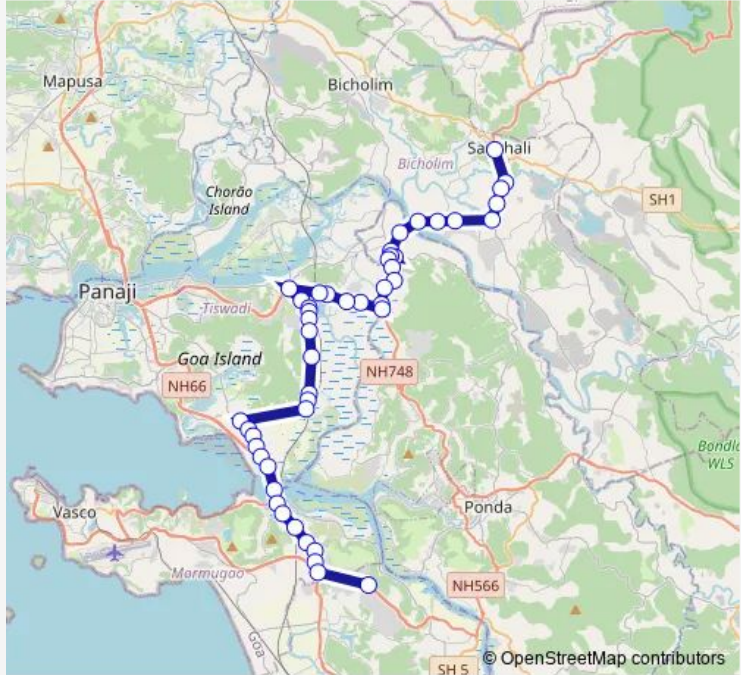

Bus PNJ43 Sankhali - Cipla

[Go to website](#)

Direction
 Sankhali KTC Bus Stand — Verna Cipla
 47 stops
[Open route schedule](#)

- Sankhali KTC Bus Stand
- Gavthan
- Kudne
- Nhaveli
- Naveli Junction
- Sesa Goa, Amona
- Amona Junction
- Amona
- Khandola
- Marcel KTC Bus Stand
- Near Ganapati Temple, Kanolya
- Orgao
- Marcela Theatre
- Tivre Pump
- Tivrem
- Tivre Building
- Banastari Bazaar
- Banastari
- Dhulaper
- Syngenta
- Corlim Industrial Estate

Route schedule
 Sankhali KTC Bus Stand — Verna Cipla

Monday	06:30-14:30
Tuesday	06:30-14:30
Wednesday	06:30-14:30
Thursday	06:30-14:30
Friday	06:30-14:30
Saturday	06:30-14:30
Sunday	06:30-14:30

Route info
 Direction: Sankhali KTC Bus Stand
 Stops: 47
 Trip Duration: 1 hour 30 min

Sunday 08:05-17:15

Route info

Direction: Verna Cipla

Stops: 47

Trip Duration: 1 hour 30 min

Corlim Petrol Pump

Corlim Industrial Estate

Syngenta

Near Ganapati Temple, Kanolya

Marcel KTC Bus Stand

Khandola

Amona

Amona Junction

Sesa Goa, Amona

Naveli Junction

Nhaveli