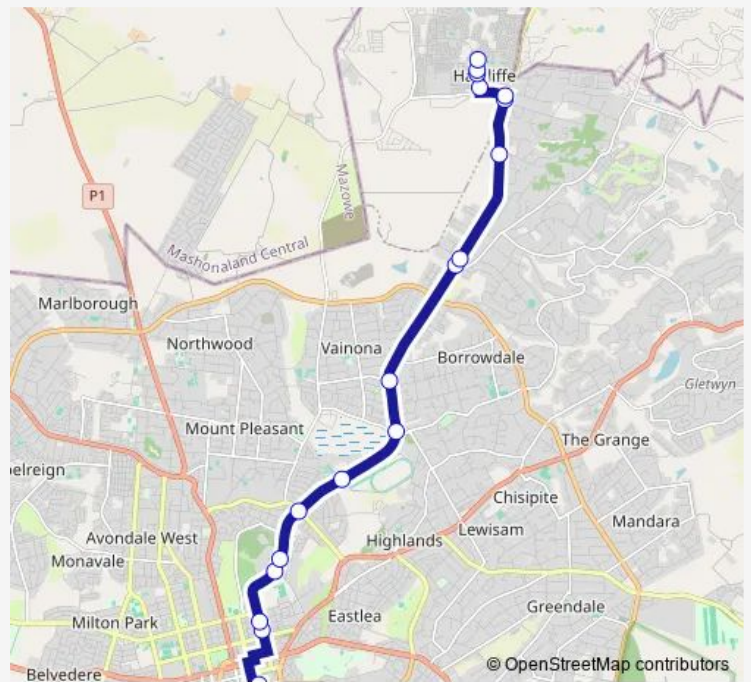

Direction

Fourth Street Rank — Hatcliffe, Corner 26th Street and 1St Street

18 stops

[Open route schedule](#)

- Fourth Street Rank
- Baines
- Police Headquarters
- Corner Pauling Drive and Borrowdale Road
- St George's College
- Corner Churchill Avenue and Borrowdale Road
- Millennium Office Park
- Borrowdale Junior School
- Sam Levy TM Bus Stop
- Helensvale Shopping Centre
- Corner Doveton Avenue and Borrowdale Road
- Winchendon
- Bus Stop
- Corner Scam Way and Borrowdale Road
- Corner 5th Street and 1st Street
- Corner 17th Street and 1st Street
- School, 1st Street
- Hatcliffe, Corner 26th Street and 1St Street

Route schedule

Fourth Street Rank — Hatcliffe, Corner 26th Street and 1St Street

Monday	13:45
Tuesday	13:45
Wednesday	13:45
Thursday	13:45
Friday	13:45
Saturday	13:45
Sunday	13:45

Route info

Direction: Fourth Street Rank

Stops: 18

Trip Duration: 0 hour 40 min

Fourth Street Rank to Hatcliffe

Communal Taxi Service time schedules and route maps are available in an offline PDF at busmaps.com. Use the busmaps.com website to see live bus times, train schedule or subway schedule, and step-by-step directions for all public transit in Harare