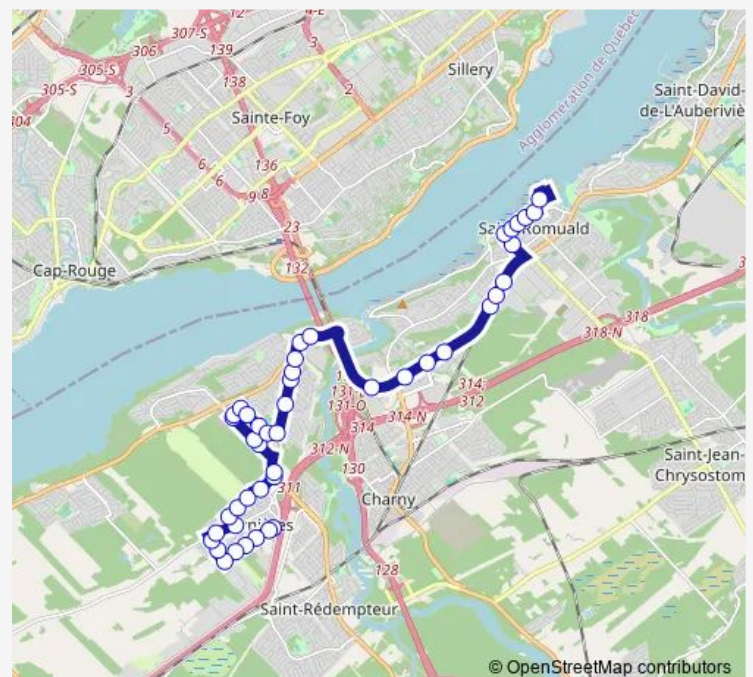

Saturday —

Sunday —

Route info

Direction: de la Seine / Olivier

Stops: 45

Trip Duration: 0 hour 37 min

L.-Conan / M.-Corriveau

L.-Conan / M.-C.-Daveluy

École de l'Envol

Laure-Conan / des Rivières

Station PRB des Rivières

Station de la Flore

Station Laflamme

Station A.-M.-Filteau

Station de l'A.-Gingras

Station du Panorama

Thursday 15:10

Friday 15:10

Saturday —

Sunday —

Route info

Direction: Juvénat N.-Dame

Stops: 46

Trip Duration: 0 hour 34 min