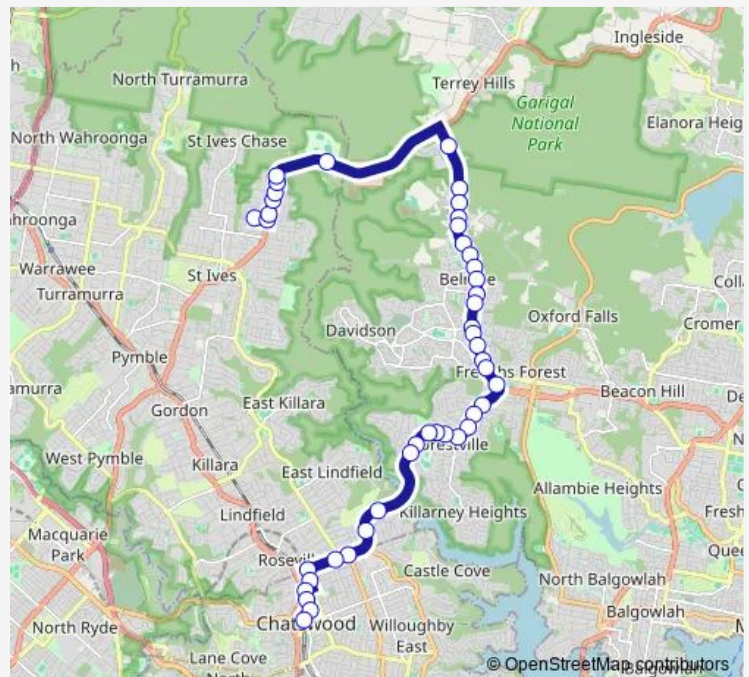

School Bus 221 Sydney Grammar Preparatory School to Chatswood Station

[Go to website](#)

Direction

Sydney Grammar School, Ayres Rd — Chatswood Station, Stand C

44 stops

[Open route schedule](#)

- Sydney Grammar School, Ayres Rd
- St Ives Preparatory School, Mona Vale Rd
- Mona Vale Rd Before Mawson St
- Mona Vale Rd At Palm St
- Mona Vale Rd At Kitchener St
- Mona Vale Rd After Richmond Av
- Ku-Ring-Gai Wildflower Gardens, Mona Vale Rd
- St Ives Showground, Mona Vale Rd
- Forest Way Opp Garigal Rd
- Forest Way Opp Bundaleer St
- Forest Way Opp Waldon Rd
- Glenaeon Retirement Village, Forest Way
- Forest Way At Glenaeon Av
- Wesley Gardens, Forest Way
- Forest Way After Oates Pl
- Forest Way Opp Ralston Av
- Forest Way Before Perentie Rd
- Belrose Country Club, Forest Way
- Forest Way Opp Club Belrose
- Forest Way After Glen St

Route schedule

Sydney Grammar School, Ayres Rd — Chatswood Station, Stand C

Monday	15:08
Tuesday	15:08
Wednesday	15:08
Thursday	15:08
Friday	15:08
Saturday	—
Sunday	—

Route info

Direction: Sydney Grammar School, Ayres Rd

Stops: 44

Trip Duration: 0 hour 41 min

221 — Sydney Grammar Preparatory School to Chatswood Station

Forest Way Opp Bambara Oval

Forest Way Before Bowman Av

Forest Way At Adams St

Wareham Reserve, Forest Way

Forest Way Opp Forestway Shopping Centre

Warringah Rd At Maxwell Pd

Warringah Rd Opp Altona Av

Warringah Rd At Currie Rd

Warringah Rd At Starkey St

Warringah Rd At Darley St

Warringah Rd At Melwood Av

Warringah Rd Before Forestville Av