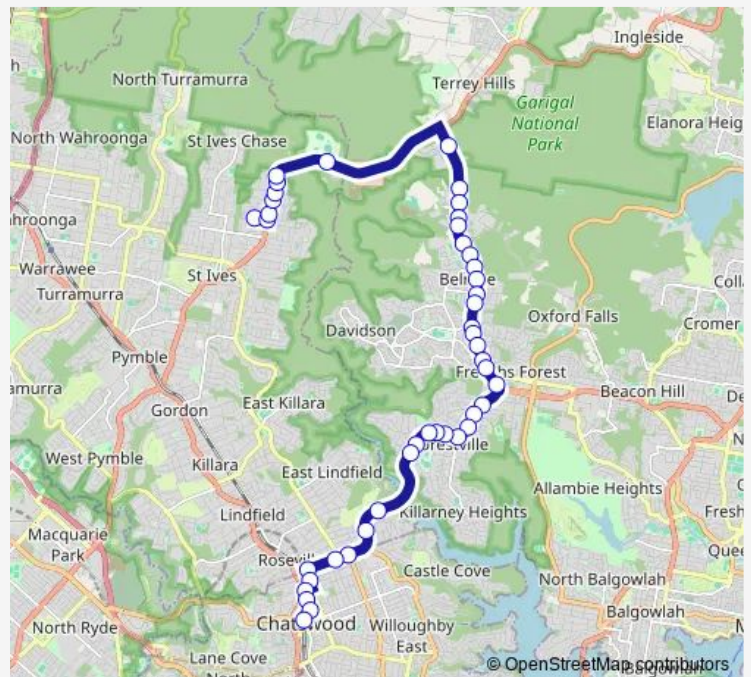

School Bus 221 Sydney Grammar Preparatory School to Chatswood Station

[Go to website](#)

Direction

Sydney Grammar School, Ayres Rd — Chatswood Station, Stand C

44 stops

[Open route schedule](#)

- Sydney Grammar School, Ayres Rd
- St Ives Preparatory School, Mona Vale Rd
- Mona Vale Rd Before Mawson St
- Mona Vale Rd At Palm St
- Mona Vale Rd At Kitchener St
- Mona Vale Rd After Richmond Av
- Ku-Ring-Gai Wildflower Gardens, Mona Vale Rd
- St Ives Showground, Mona Vale Rd
- Forest Way Opp Garigal Rd
- Forest Way Opp Bundaleer St
- Forest Way Opp Waldon Rd
- Glenaeon Retirement Village, Forest Way
- Forest Way At Glenaeon Av
- Wesley Gardens, Forest Way
- Forest Way After Oates Pl
- Forest Way Opp Ralston Av
- Forest Way Before Perentie Rd
- Belrose Country Club, Forest Way
- Forest Way Opp Club Belrose
- Forest Way After Glen St

Route schedule

Sydney Grammar School, Ayres Rd — Chatswood Station, Stand C

Monday	15:08
Tuesday	15:08
Wednesday	15:08
Thursday	15:08
Friday	15:08
Saturday	—
Sunday	—

Route info

Direction: Sydney Grammar School, Ayres Rd

Stops: 44

Trip Duration: 0 hour 41 min

221 — Sydney Grammar Preparatory School to Chatswood Station

Forest Way Opp Bambara Oval

Forest Way Before Bowman Av

Forest Way At Adams St

Wareham Reserve, Forest Way

Forest Way Opp Forestway Shopping Centre

Warringah Rd At Maxwell Pd

Warringah Rd Opp Altona Av

Warringah Rd At Currie Rd

Warringah Rd At Starkey St

Warringah Rd At Darley St

Warringah Rd At Melwood Av

Warringah Rd Before Forestville Av