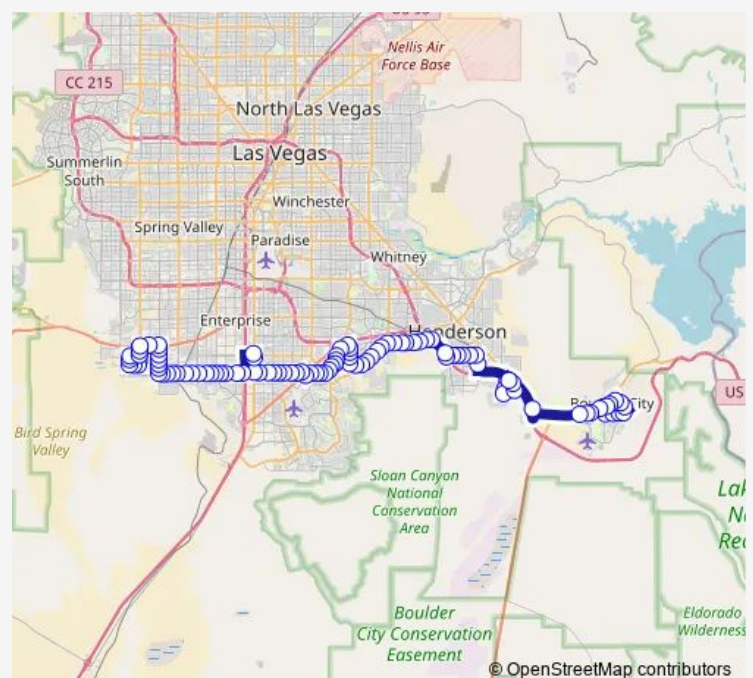

EB Adams after Georgia

EB Adams after San Felipe

NB Utah before Northridge

NB Utah after Avenue K

WB Arizona at California

WB Nevada after Birch

WB Nevada after Elm

WB Boulder City Pkwy after Juniper

### Route schedule

SB Buchanan after Boulder City Pkwy — NB Durango before Blue Diamond

Monday	04:44-01:13 <sup>+1</sup>
Tuesday	04:44-01:13 <sup>+1</sup>
Wednesday	04:44-01:13 <sup>+1</sup>
Thursday	04:44-01:13 <sup>+1</sup>
Friday	04:44-01:13 <sup>+1</sup>
Saturday	04:44-01:13 <sup>+1</sup>
Sunday	05:28-22:58

### Route info

Direction: SB Buchanan after Boulder City Pkwy

Stops: 105

Trip Duration: 2 hour 0 min

221 — Cactus/Horizon Ridge/Boulder City

WB Conestoga before Nevada State

NB College after Heather

WB Horizon after College

WB Horizon after Landmark Pointe

WB Horizon after Greenway

WB Horizon after Skyline

WB Horizon before Pacific

WB Horizon Ridge after Horizon

WB Horizon Rdg at Black Mtn Mktplc

WB Horizon Ridge after Lemongold