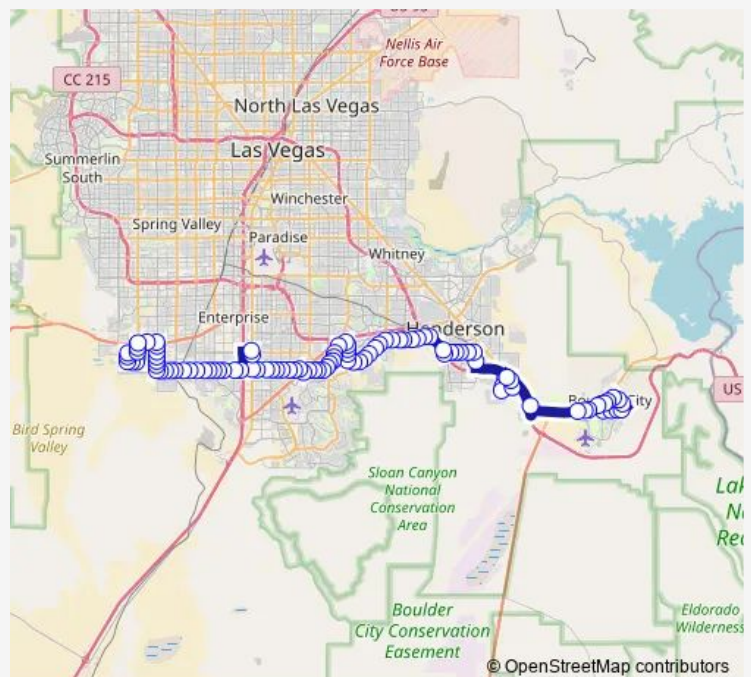

Bus 221 Cactus/Horizon Ridge/Boulder City

[Go to website](#)

Direction

SB Buchanan after Boulder City Pkwy — NB Durango before Blue Diamond

105 stops

[Open route schedule](#)

SB Buchanan after Boulder City Pkwy

SB Buchanan before Pinata

EB Adams after Buchanan

EB Adams after Avenue B

EB Adams after Georgia

EB Adams after San Felipe

NB Utah before Northridge

NB Utah after Avenue K

WB Arizona at California

WB Nevada after Birch

WB Nevada after Elm

WB Boulder City Pkwy after Juniper

WB Boulder City at Marshall Plaza

WB Boulder City after Gingerwood

WB BC Pkwy before Veterans Memorial

Railroad Pass On Property Stop

SB Nevada State after Conestoga

SB NV St at NV St Collg-Dawson Bldg

EB Paradise Hills after Compassion

EB Paradise Hills before Dawson

NB Conestoga before 550 Conestoga

Route schedule

SB Buchanan after Boulder City Pkwy — NB Durango before Blue Diamond

Monday	04:44-01:13⁺¹
Tuesday	04:44-01:13⁺¹
Wednesday	04:44-01:13⁺¹
Thursday	04:44-01:13⁺¹
Friday	04:44-01:13⁺¹
Saturday	04:44-01:13⁺¹
Sunday	05:28-22:58

Route info

Direction: SB Buchanan after Boulder City Pkwy

Stops: 105

Trip Duration: 2 hour 0 min

221 — Cactus/Horizon Ridge/Boulder City