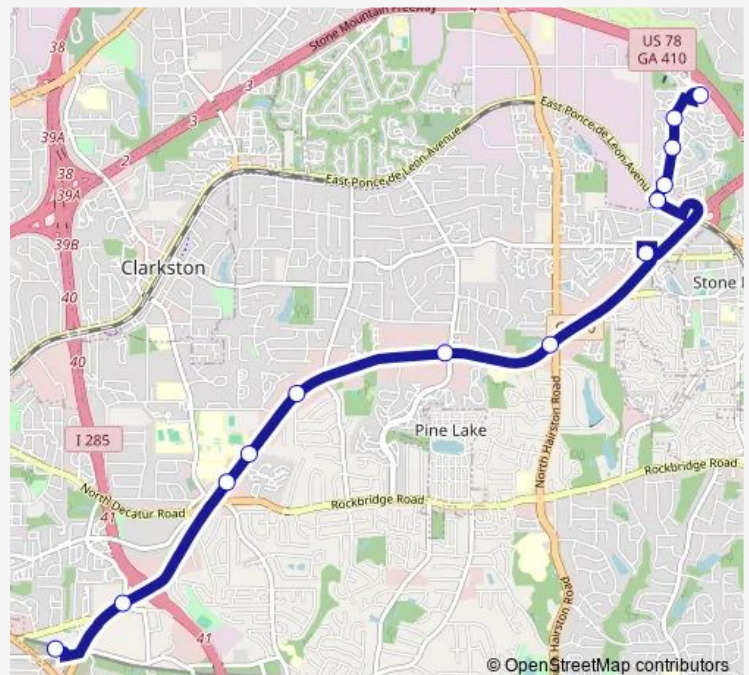

Memorial DR @ 4988 (Gptc - North Entrance)

Memorial DR @ Georgia Piedmont Tech College Dr

Memorial DR @ Northern Ave

Kensington Station

Route schedule

Juliette RD @ 1551 — Kensington Station

Monday 05:41-18:02

Tuesday 05:41-18:02

Wednesday 05:41-18:02

Thursday 05:41-18:02

Friday 05:41-18:02

Saturday —

Sunday —

Route info

Direction: Juliette RD @ 1551

Stops: 13

Trip Duration: 0 hour 23 min

221 — Memorial Drive Limited

Direction

Kensington Station — Juliette RD @ 1551

14 stops

[Open route schedule](#)

Kensington Station

Route info

Direction: Kensington Station

Stops: 14

Trip Duration: 0 hour 26 min

221 Bus time schedules and route maps are available in an offline PDF at busmaps.com. Use the busmaps.com website to see live bus times, train schedule or subway schedule, and step-by-step directions for all public transit in Decatur