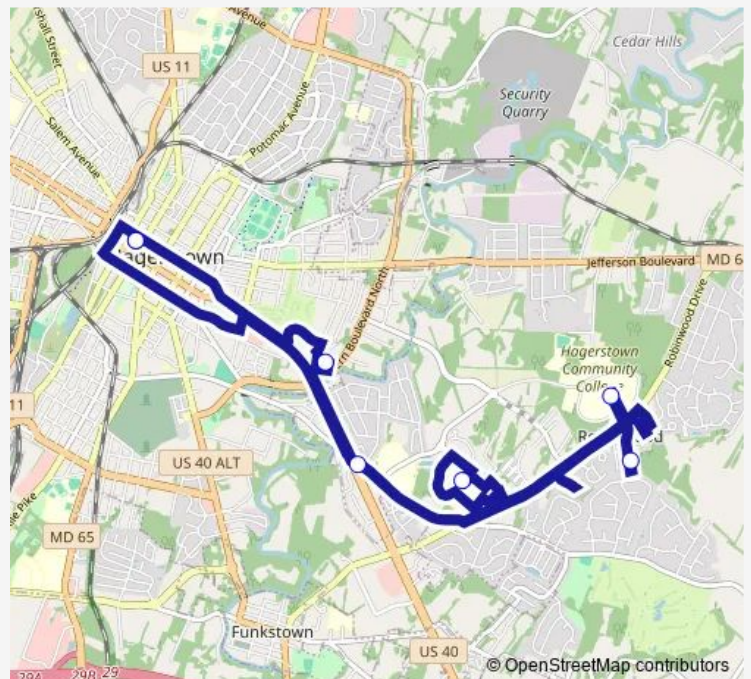

Bus 221 Robinwood

[Go to website](#)

Direction

Transfer Center — Transfer Center

7 stops

[Open route schedule](#)

Transfer Center

Mt. Aetna & Dual

Brandywine Apts

Community College

Meritus & Robinwood Centers

Weis Market

Transfer Center

Route schedule

Transfer Center — Transfer Center

Monday 06:15-17:15

Tuesday 06:15-17:15

Wednesday 06:15-17:15

Thursday 06:15-17:15

Friday 06:15-17:15

Saturday —

Sunday —

Route info

Direction: Transfer Center

Stops: 7

Trip Duration: 1 hour 0 min