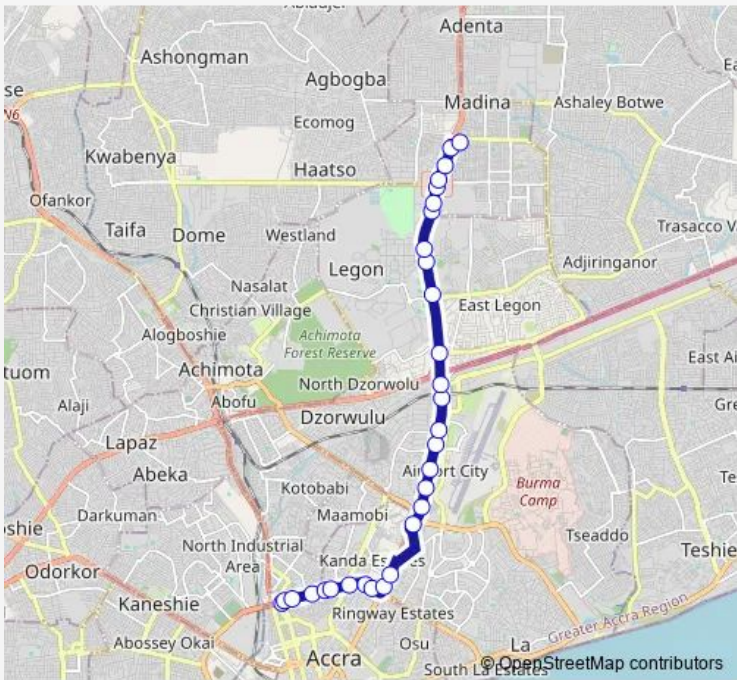

Bus 221 Madina ↔ Circle Overhead

[Go to website](#)

Direction
 Circle — Madina
 30 stops
[Open route schedule](#)

- Circle
- Mami Dokuno
- Equip
- Paloma
- Multi Choice
- Kanda
- Mobil
- GBC First
- GBC Second
- Sankara
- Flagstaff House
- 37 Hospital
- License Office
- Opeibea First
- Opeibea Second
- Airport First
- Airport Second
- Shangrila
- Spanner
- Shiashie
- Okponglo

Route schedule
 Circle — Madina

Monday	06:00
Tuesday	06:00
Wednesday	06:00
Thursday	06:00
Friday	06:00
Saturday	06:00
Sunday	06:00

Route info
 Direction: Circle
 Stops: 30
 Trip Duration: 1 hour 20 min

221 — Madina ↔ Circle Overhead BusMaps

Legon First

Legon Second

Ups

Presec

Atomic First

Atomic Second

Fire Stone

Madina Zongo Junction

Madina

Direction

Madina — Circle

32 stops

[Open route schedule](#)

Madina

Madina Zongo Junction

Masalaachi