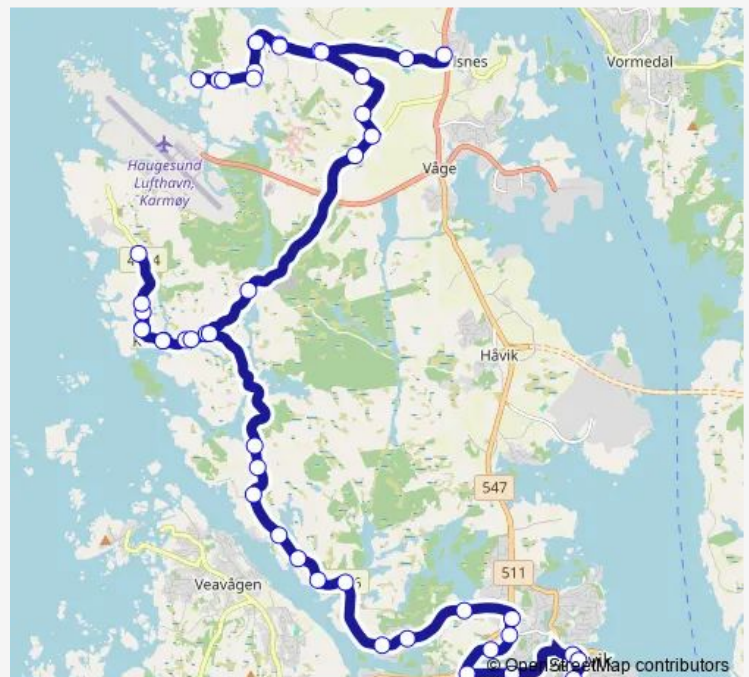

Local Bus Service 221

[Go to website](#)

Direction

Avaldsnes — Stangeland ungdomsskole

49 stops

[Open route schedule](#)

Avaldsnes

Spansti

Hindaråker

Buvik

Visnesgarden

Røkleivvegen

Visnes Vågedalen

Visnes

Visnes Vågedalen

Røkleivvegen

Visnesgarden

Buvik

Hindaråker

Skeie nord

Skeie Sletthei

Skeiekrossen

Kongshei

Varden

Kvalavågkrossen

Kvalavågsjøen

Kvalavåg

Route schedule

Avaldsnes — Stangeland ungdomsskole

Monday 07:10-16:05

Tuesday 07:10-16:05

Wednesday 07:10-16:05

Thursday 07:10-16:05

Friday 07:10-16:05

Saturday —

Sunday —

Route info

Direction: Avaldsnes

Stops: 49

Trip Duration: 0 hour 57 min

221

BusMaps