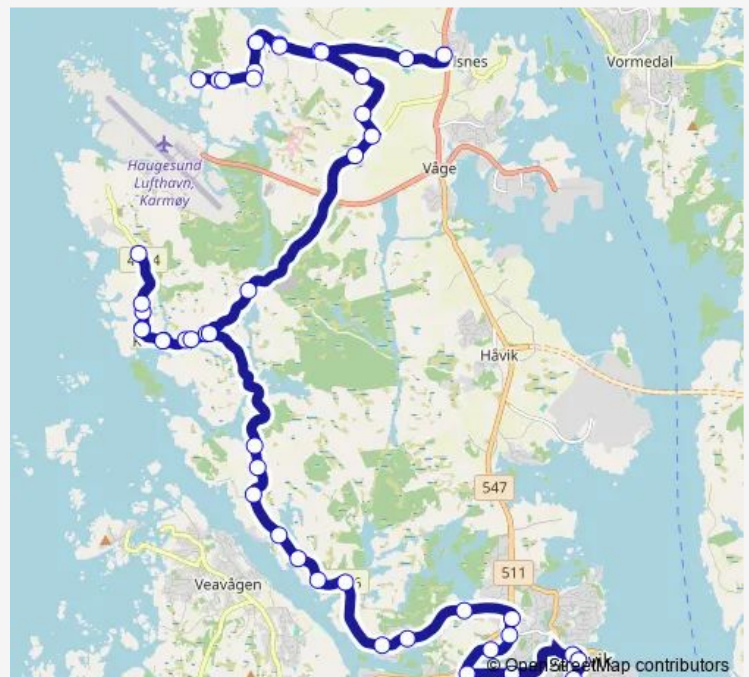

Thursday 07:10-16:05

Friday 07:10-16:05

Saturday —

Sunday —

Route info

Direction: Avaldsnes

Stops: 49

Trip Duration: 0 hour 57 min