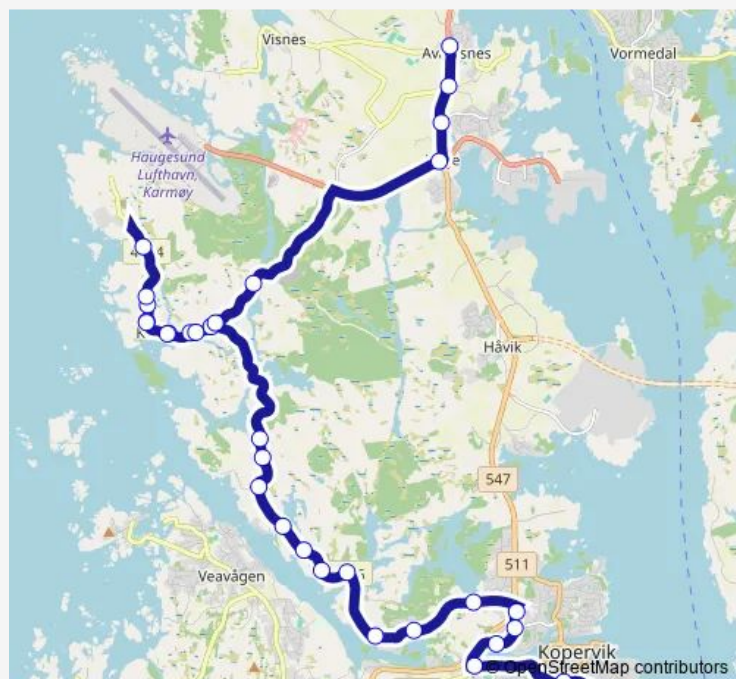

### Route schedule

Stangeland u.skole — Avaldsnes

Monday 14:40-14:35

Tuesday 14:40-14:35

Wednesday 12:25-12:30

Thursday 14:40-14:35

Friday 14:35

Saturday —

### Route info

Direction: Stangeland u.skole

Stops: 33

Trip Duration: 0 hour 40 min

221

BusMaps

Kvalavåg Montessoriskole

Kalstø