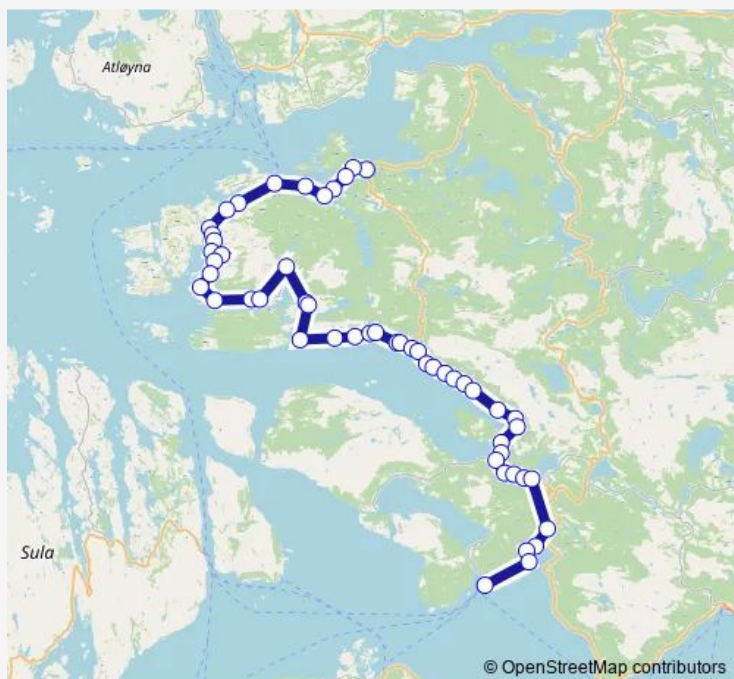

Thursday 18:35

Friday 18:35

Saturday —

Sunday 18:35

Route info

Direction: Rysjedalsvika kai

Stops: 48

Trip Duration: 1 hour 2 min