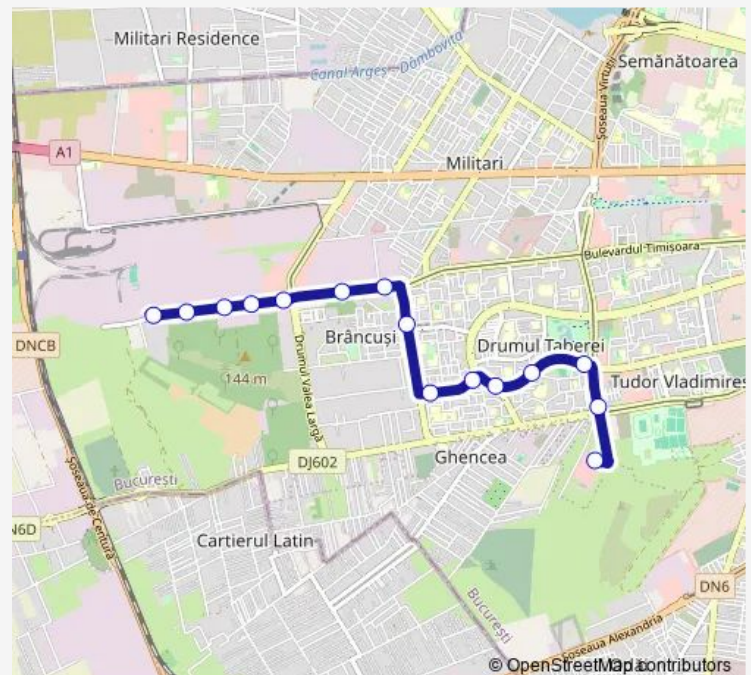

Parcul Drumul Taberei

Bd. Ghencea

Dedeman Ghencea

Route schedule

C.E.T. Vest Militari — Dedeman Ghencea

Monday 05:30-21:45

Tuesday 05:30-21:45

Wednesday 05:30-21:45

Thursday 05:30-21:45

Friday 05:30-21:45

Saturday 05:30-21:45

Sunday 05:30-21:45

Route info

Direction: C.E.T. Vest Militari

Stops: 15

Trip Duration: 0 hour 15 min

Direction

Dedeman Ghencea — C.E.T. Vest Militari

15 stops

[Open route schedule](#)

Dedeman Ghencea

Brasov

Parcul Drumul Taberei

Liceul Eugen Lovinescu

Thursday 05:00-22:20

Friday 05:00-22:20

Saturday 05:00-22:20

Sunday 05:00-22:20

Route info

Direction: Dedeman Ghencea

Stops: 15

Trip Duration: 0 hour 18 min