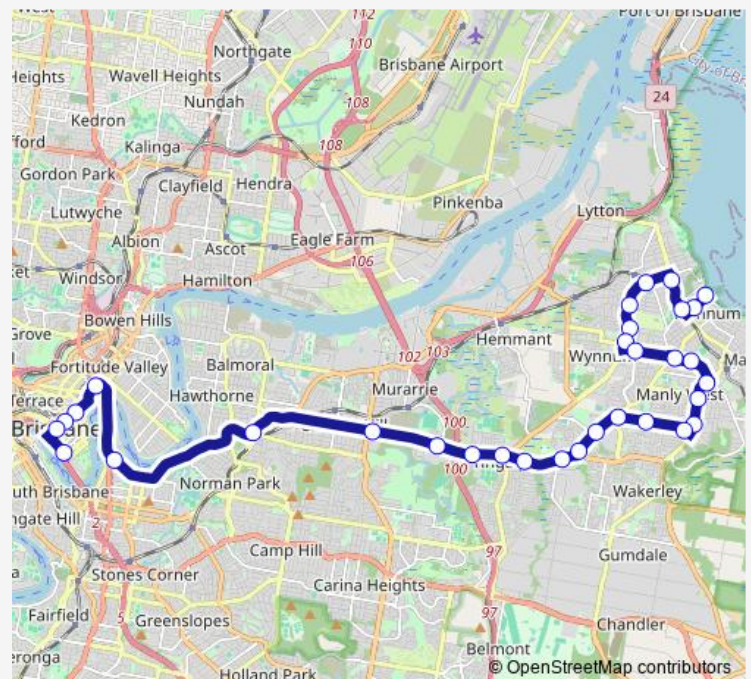

Monday 16:50-17:50

Tuesday 16:50-17:50

Wednesday 16:50-17:50

Thursday 16:50-17:50

Friday 16:50-17:50

Saturday —

Sunday —

Route info

Direction: George Street Stop 108

Stops: 31

Trip Duration: 1 hour 12 min

221 — Wynnum - City Rocket

Preston Rd at Corner House

Preston Rd near Randall Rd

Wynnum Rd at Wynnum West, stop 55

Wynnum Rd at Wynnum Golf

Wednesday 06:25-07:55

Thursday 06:25-07:55

Friday 06:25-07:55

Saturday —

Sunday —

Route info

Direction: Wynnum Esp near Florence St

Stops: 32

Trip Duration: 1 hour 27 min

Wynnum Rd at Cannon Hill

Wynnum Rd at Morningside Rail, stop 25

Shafston Ave at Connor Street, stop 10/6

Ann Street Stop 217 at Valley Island

Adelaide Street Stop 34 near Creek St