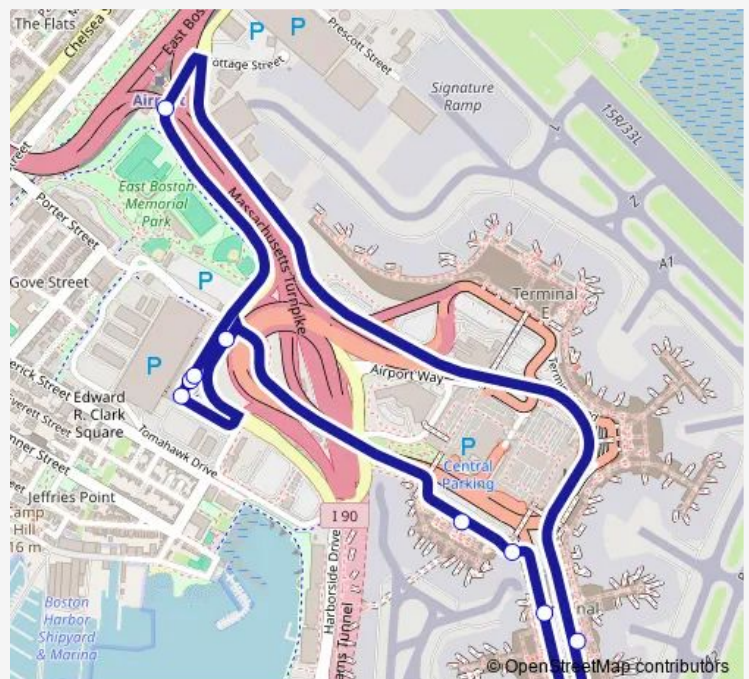

### Direction

Conrac Rental Car Center, Pick Up — Conrac Rental Car Center, Drop Off

9 stops

[Open route schedule](#)

Conrac Rental Car Center, Pick Up

Welcome to Logan

Terminal A

Terminal A - Arrivals

Now Entering Terminal B

Terminal B - Arrivals Stop 1

Terminal B - Arrivals Stop 2

Blue Line - MbtA

Conrac Rental Car Center, Drop Off

### Route schedule

Conrac Rental Car Center, Pick Up — Conrac Rental Car Center, Drop Off

Monday	09:00-19:44
Tuesday	09:00-19:44
Wednesday	09:00-19:44
Thursday	09:00-19:44
Friday	09:00-19:44
Saturday	09:00-19:44
Sunday	09:00-19:44

### Route info

Direction: Conrac Rental Car Center, Pick Up

Stops: 9

Trip Duration: 0 hour 24 min

221 Bus time schedules and route maps are available in an offline PDF at [busmaps.com](https://busmaps.com). Use the [busmaps.com](https://busmaps.com) website to see live bus times, train schedule or subway schedule, and step-by-step directions for all public transit in Boston