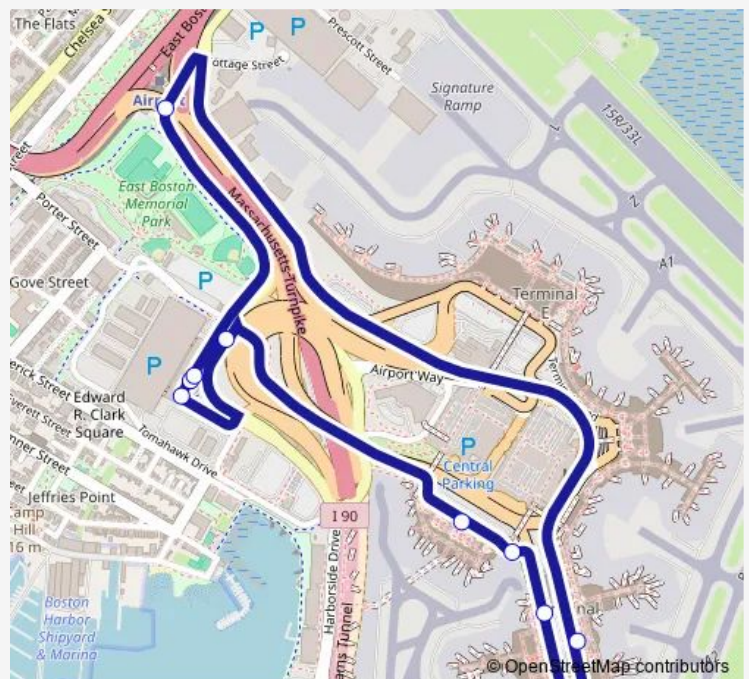

### Direction

Conrac Rental Car Center, Pick Up — Conrac Rental Car Center, Drop Off

9 stops

[Open route schedule](#)

Conrac Rental Car Center, Pick Up

Welcome to Logan

Terminal A

Terminal A - Arrivals

Now Entering Terminal B

Terminal B - Arrivals Stop 1

Terminal B - Arrivals Stop 2

Blue Line - MbtA

Conrac Rental Car Center, Drop Off

### Route schedule

Conrac Rental Car Center, Pick Up — Conrac Rental Car Center, Drop Off

Monday 09:00-19:44

Tuesday 09:00-19:44

Wednesday 09:00-19:44

Thursday 09:00-19:44

Friday 09:00-19:44

Saturday 09:00-19:44

### Route info

Direction: Conrac Rental Car Center, Pick Up

Stops: 9

Trip Duration: 0 hour 24 min

221 Bus time schedules and route maps are available in an offline PDF at [busmaps.com](https://busmaps.com). Use the [busmaps.com](https://busmaps.com) website to see live bus times, train schedule or subway schedule, and step-by-step directions for all public transit in Boston