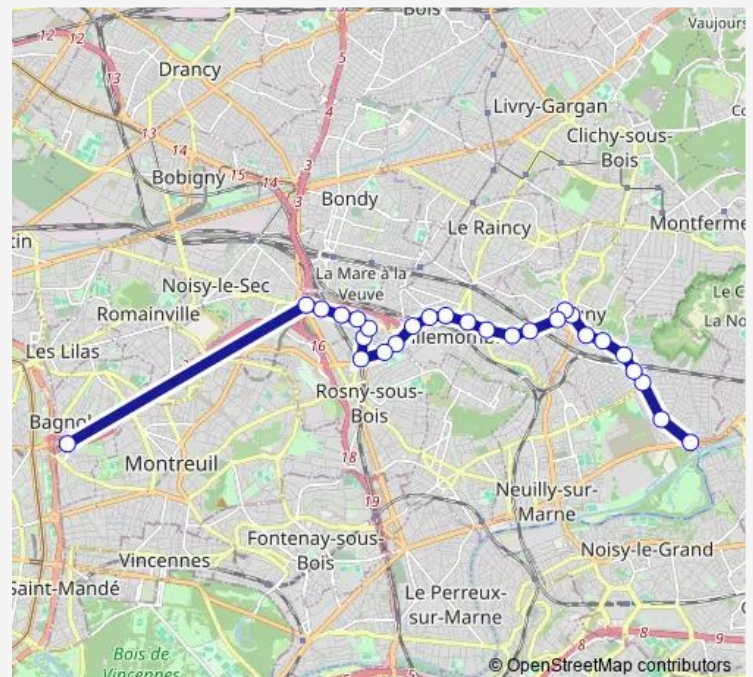

Bois-Perrier Sud

### Route schedule

Pointe de Gournay — Gallieni

Monday 05:20-20:30

Tuesday 05:20-20:30

Wednesday 05:20-20:30

Thursday 05:20-20:30

Friday 05:20-20:30

Saturday 05:20-20:30

### Route info

Direction: Pointe de Gournay

Stops: 27

Trip Duration: 0 hour 56 min

221

Alsace - Lorraine

Bois-Perrier Nord

Chemin de Bondy