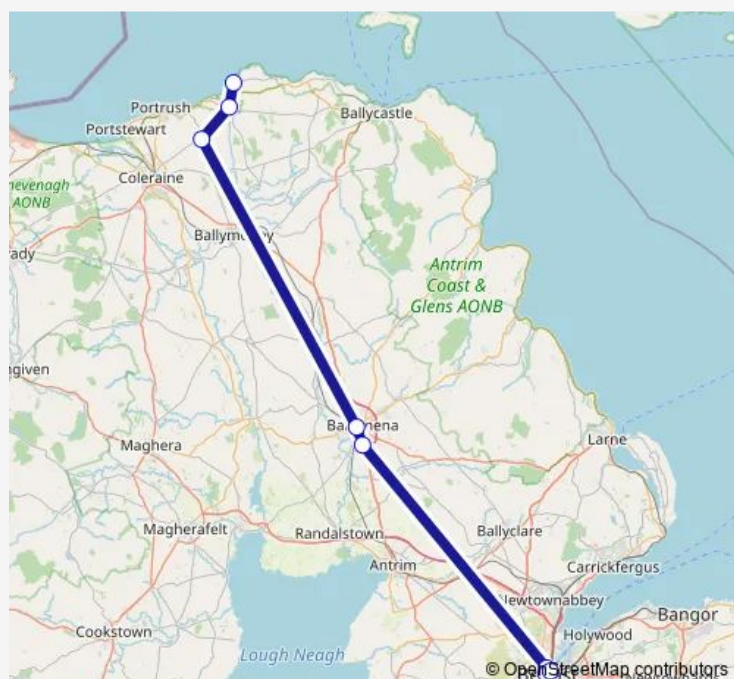

## Bus 221 Giant's Causeway - Laganside Buscentre - Belfast

[Go to website](#)

### Route schedule

Giants Causeway — Stand 13

Monday 14:10-16:10

Tuesday 14:10-16:10

Wednesday 14:10-16:10

Thursday 14:10-16:10

Friday 14:10-16:10

Saturday 15:10-16:10

### Route info

Direction: Giants Causeway

Stops: 8

Trip Duration: 1 hour 35 min

221 — Giant's Causeway - Laganside Buscentre - Belfast

**Direction**

Stand 13 — Giants Causeway The Nook

8 stops

**Route info**

Direction: Stand 13

Stops: 8

Trip Duration: 1 hour 35 min

221 Bus time schedules and route maps are available in an offline PDF at busmaps.com. Use the busmaps.com website to see live bus times, train schedule or subway schedule, and step-by-step directions for all public transit in Belfast