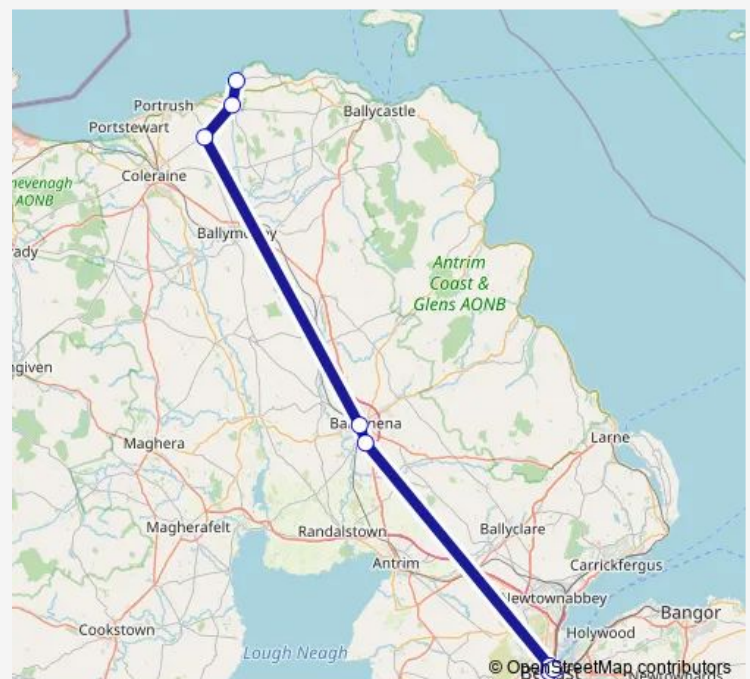

## Bus 221 Giant's Causeway - Laganside Buscentre - Belfast

[Go to website](#)

### Route schedule

Giants Causeway — Stand 13

Monday 14:10-16:10

Tuesday 14:10-16:10

Wednesday 14:10-16:10

Thursday 14:10-16:10

Friday 14:10-16:10

Saturday 15:10-16:10

### Route info

Direction: Giants Causeway

Stops: 8

Trip Duration: 1 hour 35 min

221 — Giant's Causeway - Laganside Buscentre - Belfast

**Direction**

Stand 13 — Giants Causeway The Nook

8 stops

**Route info**

Direction: Stand 13

Stops: 8

Trip Duration: 1 hour 35 min

221 Bus time schedules and route maps are available in an offline PDF at busmaps.com. Use the busmaps.com website to see live bus times, train schedule or subway schedule, and step-by-step directions for all public transit in Belfast