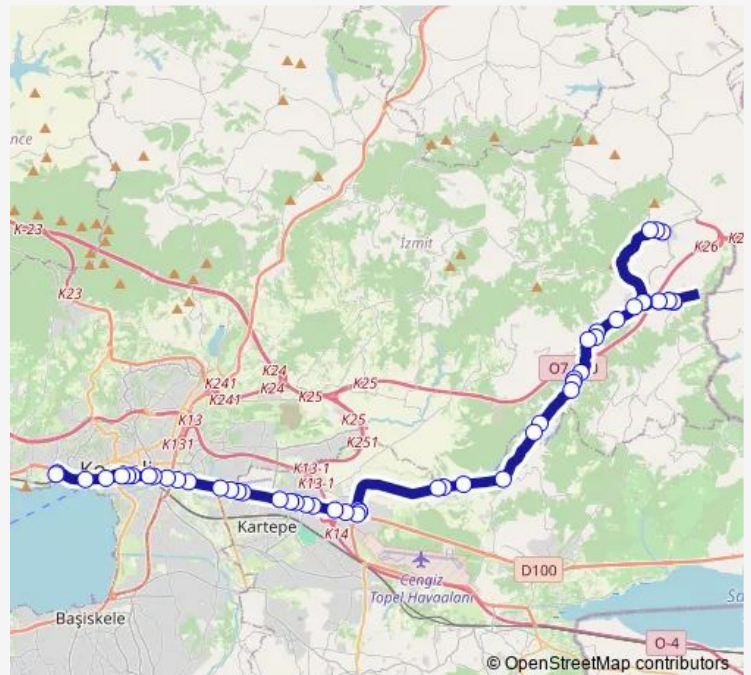

Thursday 00:30-23:00

Friday 00:30-23:00

Saturday 00:30-23:00

Sunday 00:30-23:00

Route info

Direction: Bati Terminali Peronlar

Stops: 47

Trip Duration: 0 hour 54 min

■ 221 — Akmeşe-İzmit

BusMaps

KIRAZOĞLU

Üretken 2

YEŞİLTEPE 2

KETENCİLER SAPAĞI 1

Deniz 1

BİZİMKÖY ENGELLİLER VAKFI 2

Saturday 06:20-22:30

Sunday 06:20-22:30

Route info

Direction: Akmeşe Depolama Alanı

Stops: 53

Trip Duration: 0 hour 55 min

Üretken 1

Kirazođlu 1