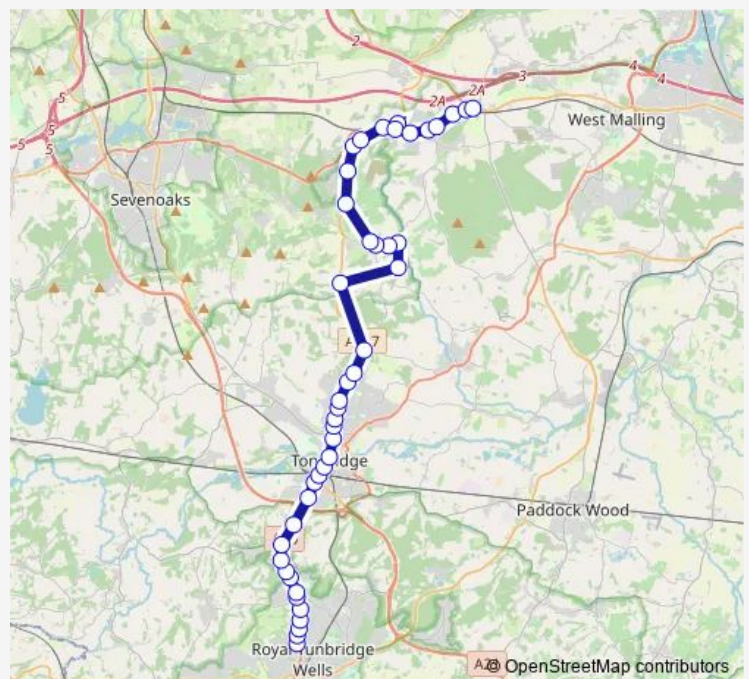

### Direction

Culverden Down — Royal Oak

44 stops

[Open route schedule](#)

- Culverden Down
- Beltring Road
- East Cliff Road
- TA Centre
- Southfields Park
- Library
- Hythe Close
- Sheffield Road
- The Fountain
- Birchwood Avenue
- Bidborough Corner
- Hangmans Hill
- Baltic Road
- Springwell Road
- Quarry Hill Parade
- High Street
- Castle
- Tonbridge School
- Uridge Road
- Greyhound House
- Pinnacles

### Route info

Direction: Culverden Down

Stops: 44

Trip Duration: 0 hour 53 min

221 — Wrotham Heath - Borough Green - Tonbridge - Tunbridge Wells

Cage Green Road

Denbeigh Drive

Towngate Wood

## Route schedule

Seven Mile Lane — Woodbury Park Road

Monday 07:10

Tuesday 07:10

Wednesday 07:10

Thursday 07:10

Friday 07:10

Saturday —

## Route info

Direction: Seven Mile Lane

Stops: 48

Trip Duration: 1 hour 11 min

Pinnacles

Greyhound House

Uridge Road

Tonbridge School