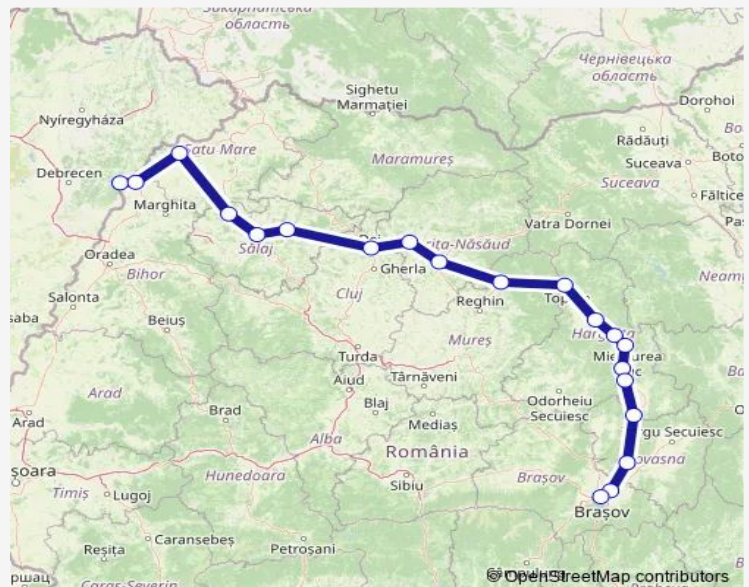

Rail IR: Nyirabrany - Braşov IR: Nyirabrany - Valea lui Mihai - Carei - Sărmășag - Zalău Nord - Jibou - Dej Calatori - Beclean pe Someş - Sărăţel - Deda - Topliţa - Gheorgheni - Izvoru Mureşului Hm. - Izvoru Oltului - Siculeni - Miercurea Ciuc - Băile Tuşnad Hm. - Sfântu Gheorghe - Hărman - Braşov

Gheorgheni

Izvoru Mureşului Hm.

Izvoru Oltului

Siculeni

Miercurea Ciuc

Băile Tuşnad Hm.

Sfântu Gheorghe

Route schedule

Nyirabrany — Braşov

Monday 11:49

Tuesday 11:49

Wednesday 11:49

Thursday 11:49

Friday 11:49

Saturday 11:49

Sunday 11:49

Route info

Direction: Nyirabrany

Stops: 20

Trip Duration: 11 hour 38 min

IR: Nyirabrany - Braşov — IR: Nyirabrany - Valea lui Mihai - Carei - Sărmășag - Zalău Nord - Jibou - Dej...

Härman

Braşov

IR: Nyirabrany - Braşov Rail time schedules and route maps are available in an offline PDF at busmaps.com. Use the busmaps.com website to see live bus times, train schedule or subway schedule, and step-by-step directions for all public transit in Beclean