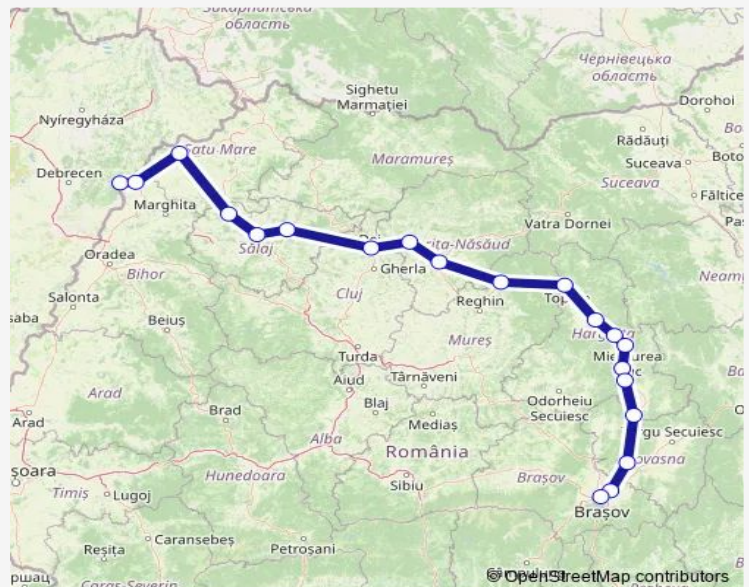

Rail IR: Nyirabrany - Braşov IR: Nyirabrany - Valea lui Mihai - Carei - Sărmășag - Zalău Nord - Jibou - Dej Calatori - Beclean pe Someş - Sărăţel - Deda - Topliţa - Gheorgheni - Izvoru Mureşului Hm. - Izvoru Oltului - Siculeni - Miercurea Ciuc - Băile Tuşnad Hm. - Sfântu Gheorghe - Hărman - Braşov

Gheorgheni

Izvoru Mureşului Hm.

Izvoru Oltului

Siculeni

Miercurea Ciuc

Băile Tuşnad Hm.

Sfântu Gheorghe

Route schedule

Nyirabrany — Braşov

Monday 11:49

Tuesday 11:49

Wednesday 11:49

Thursday 11:49

Friday 11:49

Saturday 11:49

Sunday 11:49

Route info

Direction: Nyirabrany

Stops: 20

Trip Duration: 11 hour 38 min

IR: Nyirabrany - Braşov — IR: Nyirabrany - Valea lui Mihai - Carei - Sărmășag - Zalău Nord - Jibou - Dej...

Härman

Braşov

IR: Nyirabrany - Braşov Rail time schedules and route maps are available in an offline PDF at busmaps.com. Use the busmaps.com website to see live bus times, train schedule or subway schedule, and step-by-step directions for all public transit in Beclean