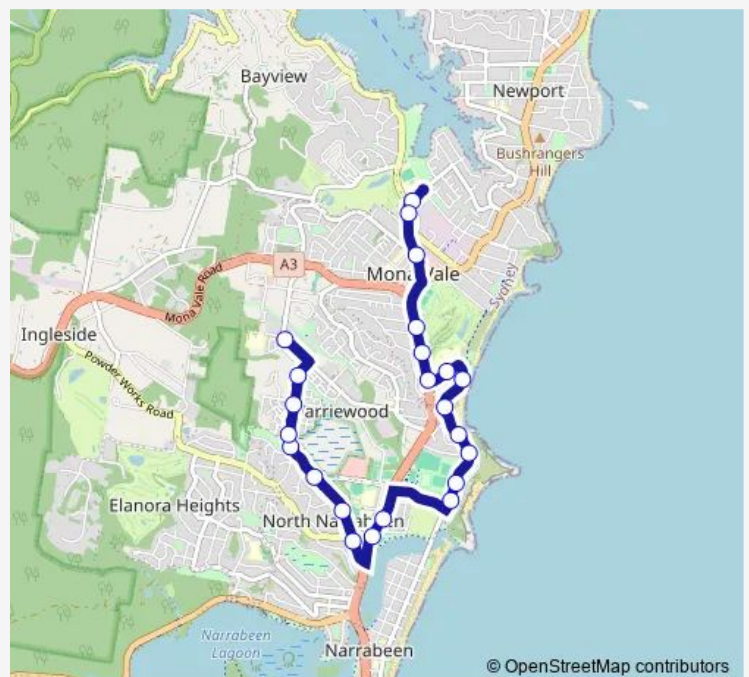

School Bus 633n Pittwater High to Mater Maria Warriewood

[Go to website](#)

Direction

Pittwater High School, Mona St, Stand C — Macpherson St Before Casuarina Dr

23 stops

[Open route schedule](#)

Pittwater High School, Mona St, Stand C

Pittwater Rd Opp Bayview Golf Course

Pittwater Rd Opp Park St

Pittwater Rd Opp Turimetta St

Pittwater Rd Opp Jenkins St

Pittwater Rd At Coronation St

Mona Vale Hospital, Coronation St

Narrabeen Park Pde Opp Cook Tce

Monday 14:35

Tuesday 14:35

Wednesday 14:35

Thursday 14:35

Friday 14:35

Saturday —

Sunday —

Route info

Direction: Pittwater High School, Mona St, Stand C

Stops: 23

Trip Duration: 0 hour 24 min

633n — Pittwater High to Mater Maria Warriewood

Garden St Before Macpherson St

Macpherson St Before Casuarina Dr

633n School Bus time schedules and route maps are available in an offline PDF at busmaps.com. Use the busmaps.com website to see live bus times, train schedule or subway schedule, and step-by-step directions for all public transit in Sydney