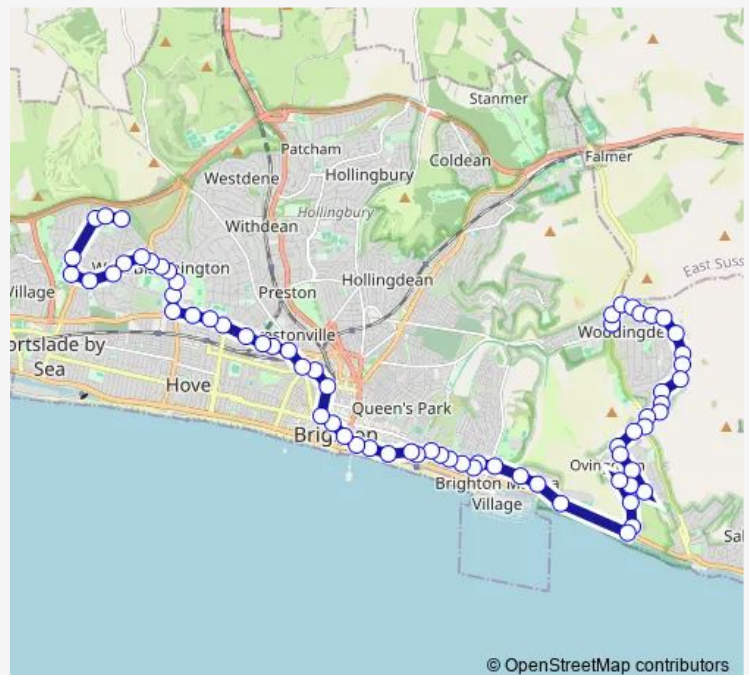

Ovingdean Stores

Wanderdown Road South End

Longhill Road

Route schedule

Downs Hotel Falmer Road — West Blatchington School

Monday 07:00

Tuesday 07:00

Wednesday 07:00

Thursday 07:00

Friday 07:00

Saturday —

Sunday —

Route info

Direction: Downs Hotel Falmer Road

Stops: 69

Trip Duration: 1 hour 15 min

© OpenStreetMap contributors

■ 52A — Woodingdean - Brighton - Hangleton

BusMaps

Ainsworth Close

Ovingdean Hall School

Beacon Hill

The Cliffs

Greenways

Nevill Way

Court Farm Road

St Peter's Church

Hangleton Road Twitten

Hangleton Road Shops

Churchill House

Hove Park Lower School

Towns Corner Shops