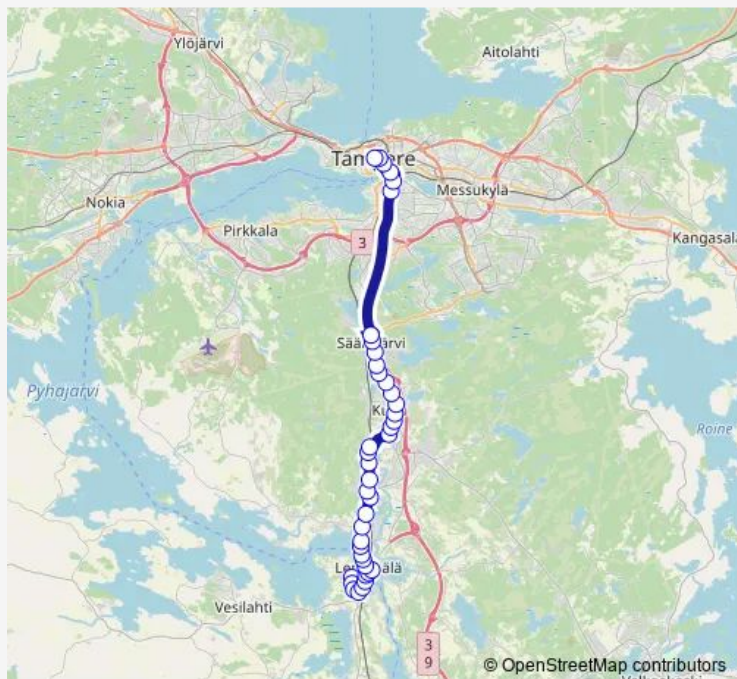

Saturday 08:55-18:55

Sunday 09:55-17:55

Route info

Direction: Haurala

Stops: 40

Trip Duration: 0 hour 51 min

Sorvalammentie

Kukkolantie