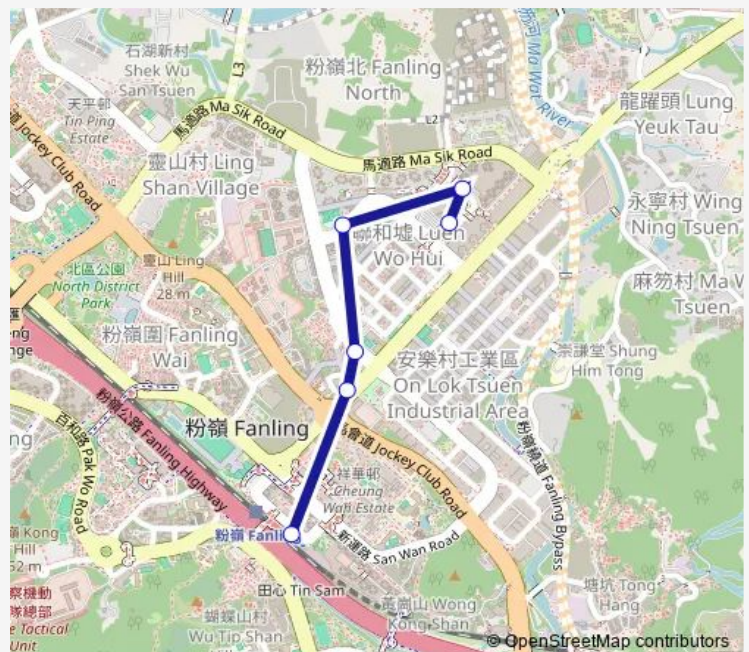

### Route schedule

Fanling Station Road, Outside Fanling Station — WO MUN Street Public Light BUS Terminus|Wo MUN Street Public Light BUS Terminus (WO MUN Street Public Light BUS (Scheduled) Service Terminus)|WO MUN Street Public Light BUS Terminus

### Route info

Direction: Fanling Station Road, Outside Fanling Station

Stops: 6

Trip Duration: 0 hour 7 min

Stops: 4

Trip Duration: 0 hour 7 min

Stops: 3

Trip Duration: 0 hour 4 min

52a Bus time schedules and route maps are available in an offline PDF at [busmaps.com](http://busmaps.com). Use the [busmaps.com](http://busmaps.com) website to see live bus times, train schedule or subway schedule, and step-by-step directions for all public transit in Tai Po