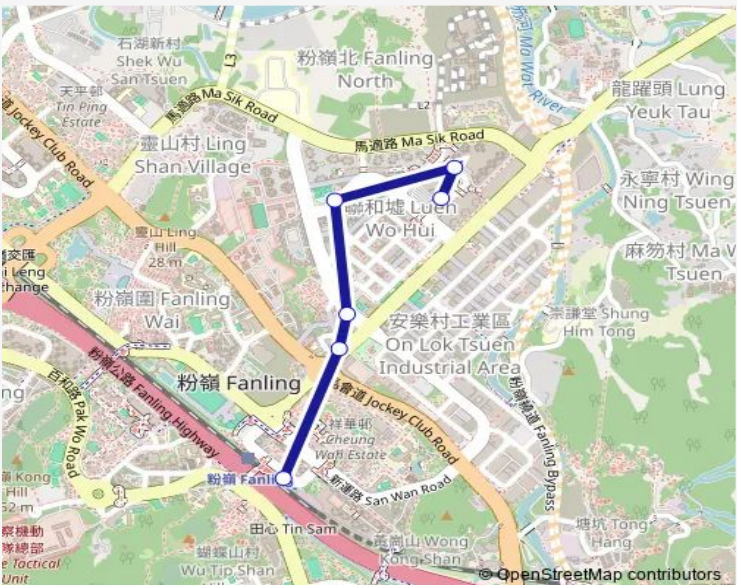

Bus 52A Fanling Station - WO MUN Street Public Light BUS Terminus

[Go to website](#)

Direction
 FANLING STATION ROAD, OUTSIDE FANLING STATION — WO MUN STREET PUBLIC LIGHT BUS TERMINUS|WO MUN STREET PUBLIC LIGHT BUS TERMINUS (WO MUN STREET PUBLIC LIGHT BUS (SCHEDULED) SERVICE TERMINUS)|WO MUN STREET PUBLIC LIGHT BUS TERMINUS

6 stops

[Open route schedule](#)

- FANLING STATION ROAD, OUTSIDE FANLING STATION
- SHA TAU KOK ROAD - LUNG YEUK TAU, OPPOSITE SHEUNG SHUI POLIC STATION
- FAN LENG LAU ROAD, OPPOSITE FANLING RHENISH CHURCH SECONDARY SCHOOL
- WO MUK ROAD, NEAR WING FUK CENTRE
- WO MUN STREET, NEAR BELAIR MONTE BLOCK 5
- WO MUN STREET PUBLIC LIGHT BUS TERMINUS|WO MUN STREET PUBLIC LIGHT BUS TERMINUS (WO MUN STREET PUBLIC LIGHT BUS (SCHEDULED) SERVICE TERMINUS)|WO MUN STREET PUBLIC LIGHT BUS TERMINUS

Monday	05:30
Tuesday	05:30
Wednesday	05:30
Thursday	05:30
Friday	05:30
Saturday	05:30
Sunday	05:30

Route info
 Direction: FANLING STATION ROAD, OUTSIDE FANLING STATION
 Stops: 6
 Trip Duration: 0 hour 7 min

Stops: 3

Trip Duration: 0 hour 4 min

52A Bus time schedules and route maps are available in an offline PDF at busmaps.com. Use the busmaps.com website to see live bus times, train schedule or subway schedule, and step-by-step directions for all public transit in Tai Po