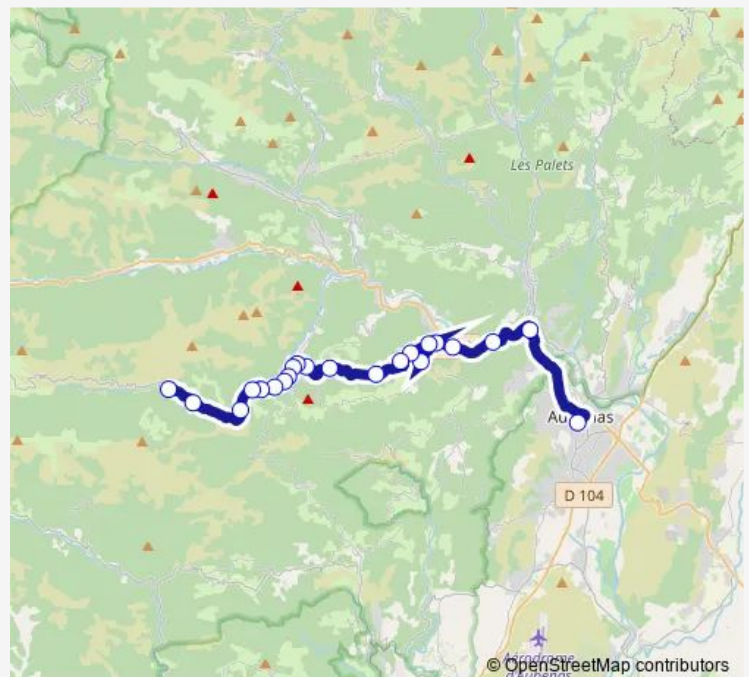

### Route schedule

Place — Place de la Paix

Monday 06:45-13:15

Tuesday 06:45-13:15

Wednesday 06:45-13:15

Thursday 06:45-13:15

Friday 06:45-13:15

Saturday —

### Route info

Direction: Place

Stops: 23

Trip Duration: 0 hour 35 min

E10 — La Souche - Aubenas

Rond Pt des Ecoles

Place de la Paix

## Route schedule

Place de la Paix — Place

Monday 12:20-18:10

Tuesday 12:20-18:10

Wednesday 12:20-17:15

Thursday 12:20-18:10

Friday 12:20-18:10

Saturday —

## Route info

Direction: Place de la Paix

Stops: 22

Trip Duration: 0 hour 29 min

E10 Bus time schedules and route maps are available in an offline PDF at [busmaps.com](https://busmaps.com). Use the [busmaps.com](https://busmaps.com) website to see live bus times, train schedule or subway schedule, and step-by-step directions for all public transit in Jaujac