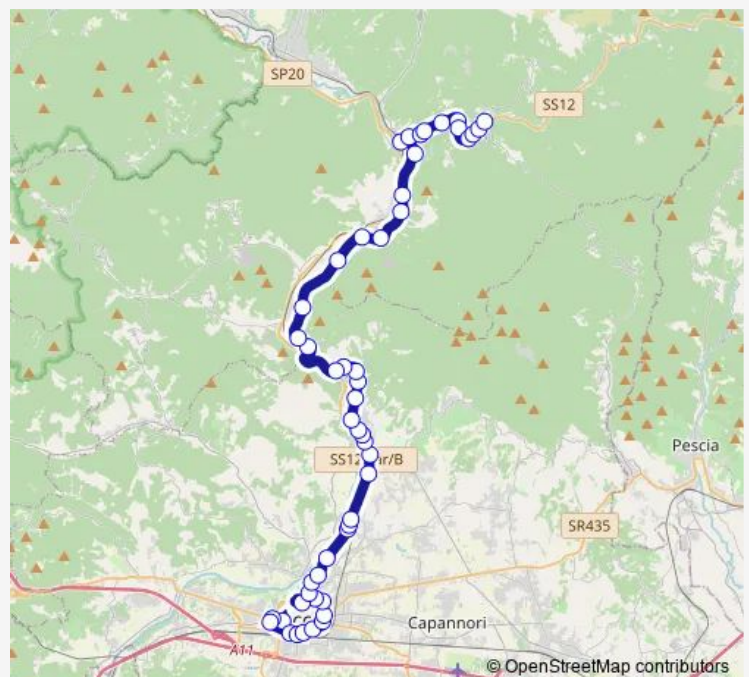

Friday 06:35-18:20

Saturday 06:35-18:20

Sunday —

Route info

Direction: Lugliano Via Chiesa 2

Stops: 12

Trip Duration: 0 hour 15 min

Direction

Verdi 1 — Bagni Di Lucca 2

50 stops

[Open route schedule](#)

Verdi 1

S. Anna 1

Via Carignani Telecom

Carducci 4

Passerella