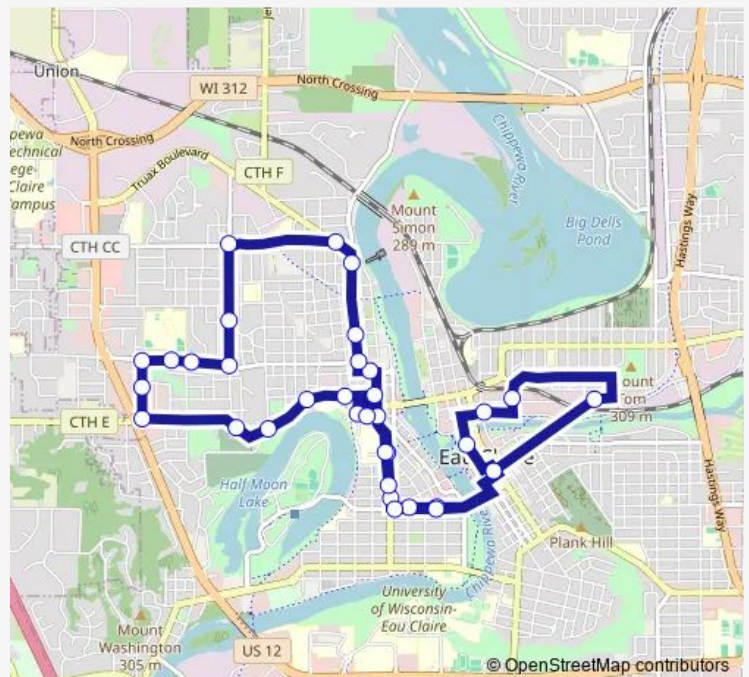

## Bus E10 Express 10

[Go to website](#)

**Direction**  
 Ball and CDC Parking Lot — Transfer Center  
 35 stops  
[Open route schedule](#)

- Ball and CDC Parking Lot
- Putnam and Wisconsin
- Galloway and Dewey
- Barstow and Eau Claire
- Transfer Center
- Lake and Oxford
- Lake and 4th
- 5th and West Grand
- 5th and Chestnut
- Bellinger and Randall
- Platt and 2nd St
- 3rd and Vine
- 3rd and Walnut
- 3rd and Mead
- Truax and Folsom
- 14th and Folsom
- 14th and Wilson Dr
- 14th and Vine
- Vine and Florence
- Vine and Delong Middle School
- Warden and Vine

### Route schedule

Ball and CDC Parking Lot — Transfer Center

Monday	14:36
Tuesday	14:36
Wednesday	14:36
Thursday	14:36
Friday	14:36
Saturday	—
Sunday	—

### Route info

Direction: Ball and CDC Parking Lot

Stops: 35

Trip Duration: 0 hour 35 min

■ E10 — Express 10

Warden and Heimstead

Warden and Cameron

Cameron and Nicholas

Lake and 5th

Lake and Oxford

Transfer Center

E10 Bus time schedules and route maps are available in an offline PDF at [busmaps.com](https://busmaps.com). Use the [busmaps.com](https://busmaps.com) website to see live bus times, train schedule or subway schedule, and step-by-step directions for all public transit in Eau Claire