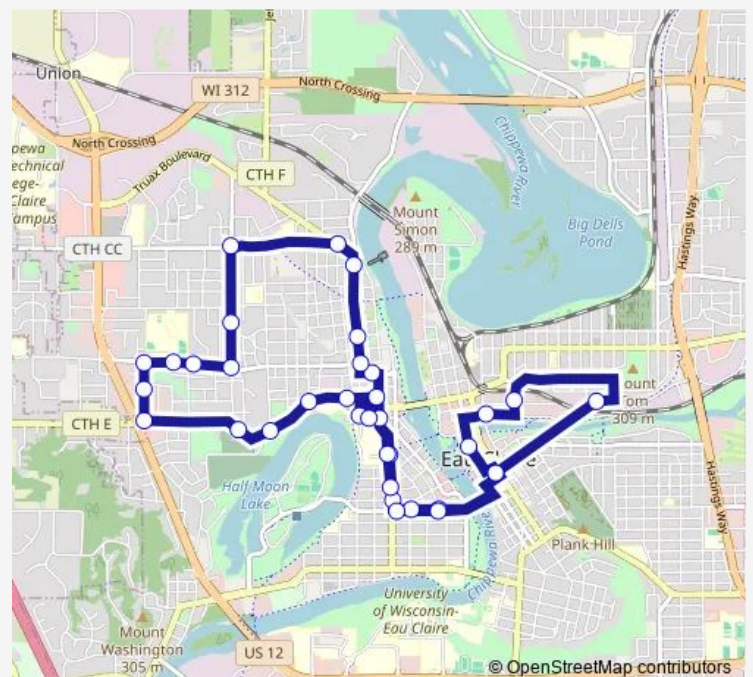

[Go to website](#)

Direction
 Ball and CDC Parking Lot — Transfer Center
 35 stops
[Open route schedule](#)

- Ball and CDC Parking Lot
- Putnam and Wisconsin
- Galloway and Dewey
- Barstow and Eau Claire
- Transfer Center
- Lake and Oxford
- Lake and 4th
- 5th and West Grand
- 5th and Chestnut
- Bellinger and Randall
- Platt and 2nd St
- 3rd and Vine
- 3rd and Walnut
- 3rd and Mead
- Truax and Folsom
- 14th and Folsom
- 14th and Wilson Dr
- 14th and Vine
- Vine and Florence
- Vine and Delong Middle School
- Warden and Vine

Route schedule

Ball and CDC Parking Lot — Transfer Center

Monday	14:36
Tuesday	14:36
Wednesday	14:36
Thursday	14:36
Friday	14:36
Saturday	—
Sunday	—

Route info

Direction: Ball and CDC Parking Lot

Stops: 35

Trip Duration: 0 hour 35 min

■ E10 — Express 10

Warden and Heimstead

Warden and Cameron

Cameron and Nicholas

Cameron and 11th

Cameron and 7th

Cameron and Kendall

Cameron and Bellinger

Whipple and Randall

Randall and Mayo Clinic

5th and Chestnut

5th and Union

Lake and 5th

Lake and Oxford

Transfer Center