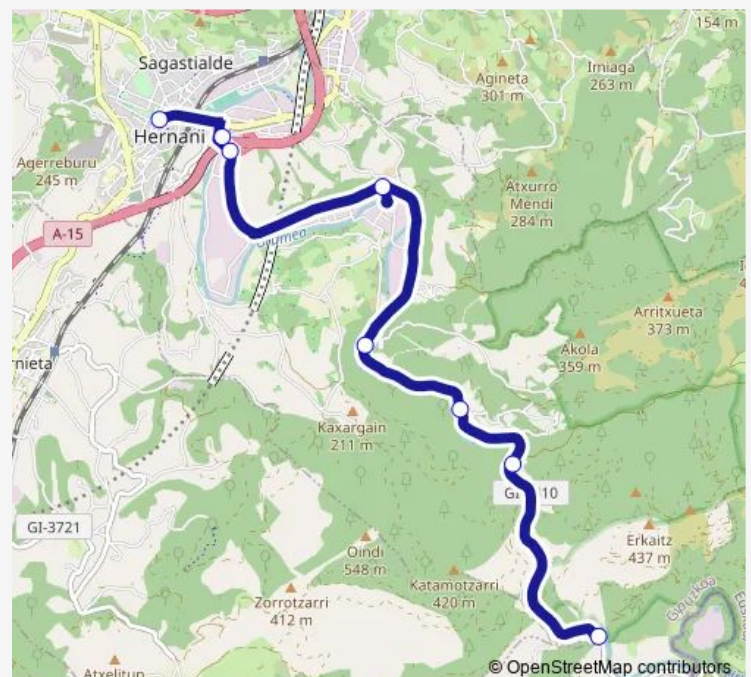

Tuesday 05:45-21:45

Wednesday 05:45-21:45

Thursday 05:45-21:45

Friday 05:45-21:45

Saturday 05:45-21:45

Sunday 13:45-21:45

Route info

Direction: Txirrita Kalea 8

Stops: 8

Trip Duration: 0 hour 15 min

BU20E — Hernani>Pikoaga

BusMaps

Direction

Pikoaga — Urbieta Kalea

7 stops

[Open route schedule](#)

Pikoaga — Urbieta Kalea

Monday	06:00-22:00
Tuesday	06:00-22:00
Wednesday	06:00-22:00
Thursday	06:00-22:00
Friday	06:00-22:00
Saturday	06:00-22:00
Sunday	14:00-22:00

Route info

Direction: Pikoaga

Stops: 7

Trip Duration: 0 hour 15 min