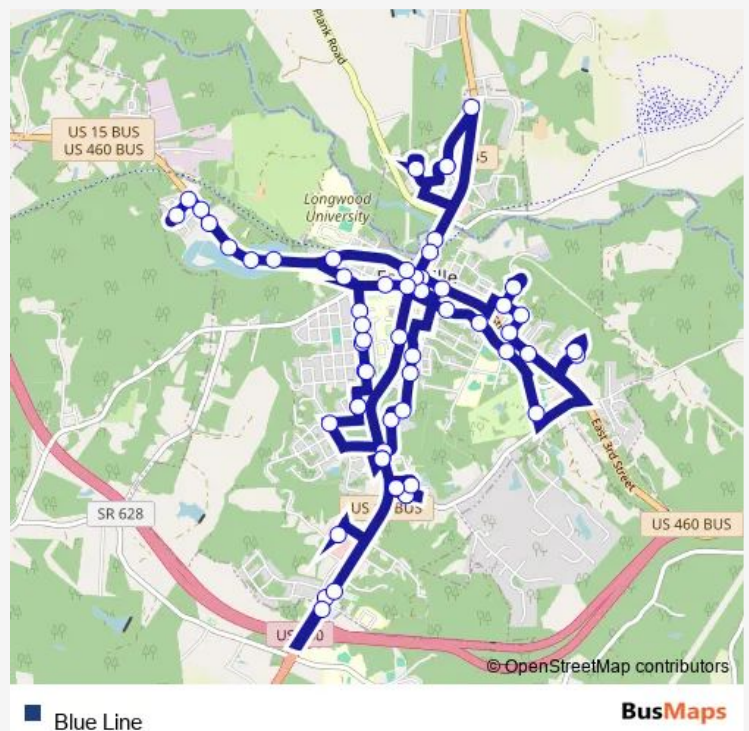

Holiday Inn Express & Suites Farmville

Sunchase Apartments

Johnston Dr & Milnwood Rd

Longwood Ave & Barber St

Longwood Ave & Vaughn St

Longwood Ave & Bridge St

Health and Fitness Center - Longwood

Reed St & Main St

Andrews Dr & Parkview Dr

Parkview Gardens

Vernon St & Ridge St

Route schedule

Osborne Rd & Spring St - Candlewood — Osborne Rd & Spring St - Candlewood

Monday	13:26-17:26
Tuesday	13:26-17:26
Wednesday	13:26-17:26
Thursday	13:26-17:26
Friday	13:26-17:26
Saturday	13:26-17:26
Sunday	—

Route info

Direction: Osborne Rd & Spring St - Candlewood

Stops: 58

Trip Duration: 1 hour 0 min

Vernon St & Blanton St

Farmville Conference Center

Main St & 3rd St

High St & Main St

High St & Buffalo St

Griffin Blvd & Madison St

Griffin Blvd & Franklin St

Griffin Blvd & Irving St

Southgate Shopping Center

The Shoppes & College Park

Walmart Shopping Center

Kfc, Motels, Bowling