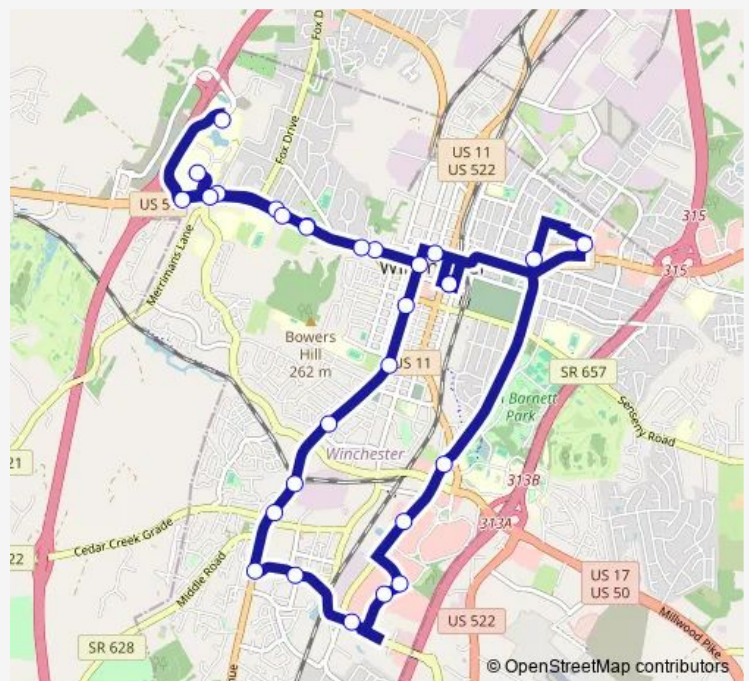

[Go to website](#)

Direction
 Boscawen Street @ Downtown — Boscawen Street @ Downtown
 29 stops
[Open route schedule](#)

- Boscawen Street @ Downtown
- Baker Lane @ Berryville Avenue
- S.Pleasant Valley Road @ Usps
- S.Pleasant Valley Road @ Millwood Avenue
- S.Pleasant Valley Road @ Shopping Centers
- Adams Drive @ Legge Boulevard
- Legge Boulevard @ Wal-Mart
- Crossover Boulevard @ Winchester Station
- Hope Drive at Wilson Blvd
- Hope Drive @ Valley Avenue
- Valley Avenue @ Weems Lane
- Valley Avenue @ Research Lane
- Valley & Burton
- Valley Avenue @ John Handley High School
- Braddock & Clifford
- Braddock Street @ Amherst Street
- Amherst Street @ Boscawen Street
- 1002 Amherst Street
- Amherst & Allison
- Amherst & Linden Dr.
- WMC - Main Entrance

Route schedule

Boscawen Street @ Downtown — Boscawen Street @ Downtown

Monday	07:05-17:50
Tuesday	07:05-17:50
Wednesday	07:05-17:50
Thursday	07:05-17:50
Friday	07:05-17:50
Saturday	09:50-15:50
Sunday	—

Route info

Direction: Boscawen Street @ Downtown

Stops: 29

Trip Duration: 1 hour 0 min

WMC - Diagnostic Center

Amherst & Westside Station Dr.

Amherst Street @ Meadowbranch Avenue

Amherst Street @ Museum of the Shenandoah Valley

1002 Amherst Street

Amherst Street @ Boscawen Street

Piccadilly - Old Town Mall

Boscawen Street @ Downtown

Blue Line Bus time schedules and route maps are available in an offline PDF at busmaps.com. Use the busmaps.com website to see live bus times, train schedule or subway schedule, and step-by-step directions for all public transit in Winchester