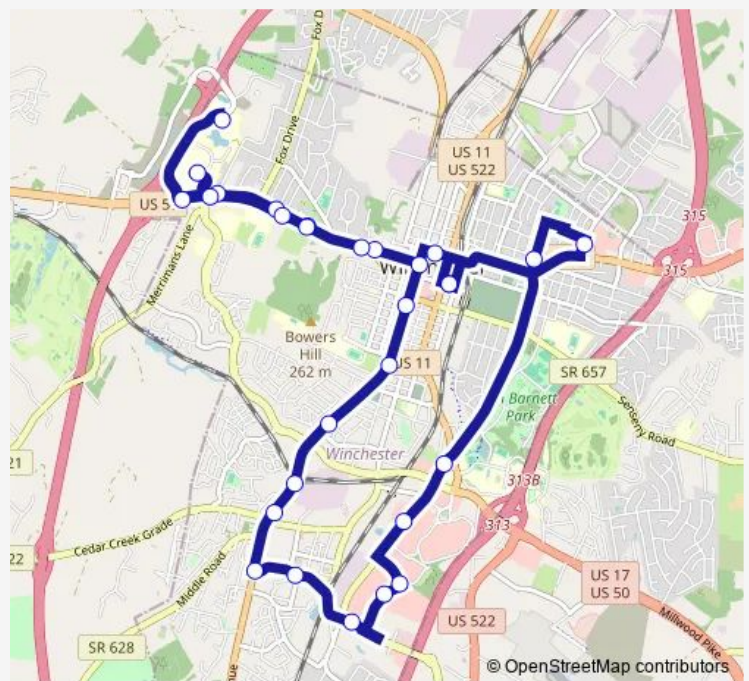

[Go to website](#)

**Direction**  
 Boscawen Street @ Downtown — Boscawen Street @ Downtown  
 29 stops  
[Open route schedule](#)

- Boscawen Street @ Downtown
- Baker Lane @ Berryville Avenue
- S.Pleasant Valley Road @ Usps
- S.Pleasant Valley Road @ Millwood Avenue
- S.Pleasant Valley Road @ Shopping Centers
- Adams Drive @ Legge Boulevard
- Legge Boulevard @ Wal-Mart
- Crossover Boulevard @ Winchester Station
- Hope Drive at Wilson Blvd
- Hope Drive @ Valley Avenue
- Valley Avenue @ Weems Lane
- Valley Avenue @ Research Lane
- Valley & Burton
- Valley Avenue @ John Handley High School
- Braddock & Clifford
- Braddock Street @ Amherst Street
- Amherst Street @ Boscawen Street
- 1002 Amherst Street
- Amherst & Allison
- Amherst & Linden Dr.
- WMC - Main Entrance

### Route schedule

Boscawen Street @ Downtown — Boscawen Street @ Downtown

Monday	07:05-17:50
Tuesday	07:05-17:50
Wednesday	07:05-17:50
Thursday	07:05-17:50
Friday	07:05-17:50
Saturday	09:05-15:50
Sunday	—

### Route info

Direction: Boscawen Street @ Downtown

Stops: 29

Trip Duration: 1 hour 0 min

Blue Line

WMC - Diagnostic Center

Amherst & Westside Station Dr.

Amherst Street @ Meadowbranch Avenue

Amherst Street @ Museum of the Shenandoah Valley

1002 Amherst Street

Amherst Street @ Boscawen Street

Piccadilly - Old Town Mall

Boscawen Street @ Downtown

Blue Line Bus time schedules and route maps are available in an offline PDF at [busmaps.com](https://busmaps.com). Use the [busmaps.com](https://busmaps.com) website to see live bus times, train schedule or subway schedule, and step-by-step directions for all public transit in Winchester