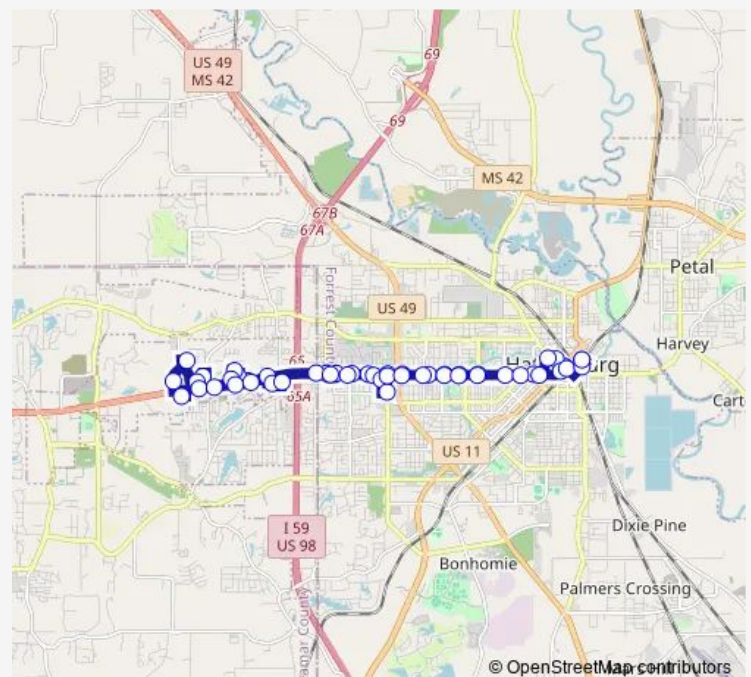

### Direction

Train Depot — Train Depot

50 stops

[Open route schedule](#)

Train Depot

Main St and W Front

Main St and New Orleans St

On Mcleod St By Fire Station No.1

### Route schedule

Train Depot — Train Depot

Monday 06:00-18:00

Tuesday 06:00-18:00

Wednesday 06:00-18:00

Thursday 06:00-18:00

Friday 06:00-18:00

Saturday —

### Route info

Direction: Train Depot

Stops: 50

Trip Duration: 1 hour 0 min

Blue Line — Hardy Street

Turtle Creek mall 1

Turtle Creek Mall 2

Turtle Creek Mall 3

Cross Creek Parkway (Across Bed Bath and Beyond)

Walmart

Hardy St (Lowes)

Hardy St (TJ Max)

Hardy St (Shell Gas station)

Hardy St (Mcdonald's)

Service Rd (Best Buy)

Georgia Blue