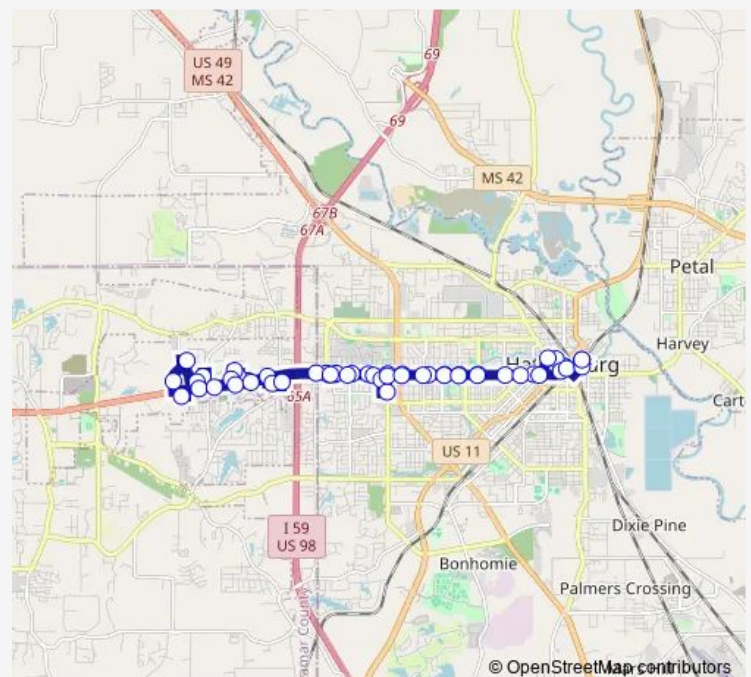

Bus Blue Line Hardy Street

[Go to website](#)

Direction

Train Depot — Train Depot

50 stops

[Open route schedule](#)

Train Depot

Main St and W Front

Wesley (Green Eye Institute)

Wesley (Front Entrance)

Wesley (Millsaps Dr)

Route schedule

Train Depot — Train Depot

Monday 06:00-18:00

Tuesday 06:00-18:00

Wednesday 06:00-18:00

Thursday 06:00-18:00

Friday 06:00-18:00

Saturday —

Sunday —

Route info

Direction: Train Depot

Stops: 50

Trip Duration: 1 hour 0 min

■ Blue Line — Hardy Street

Turtle Creek mall 1

Turtle Creek Mall 2

Turtle Creek Mall 3

Cross Creek Parkway (Across Bed Bath and Beyond)

Walmart

Hardy St (Lowes)

Hardy St (TJ Max)