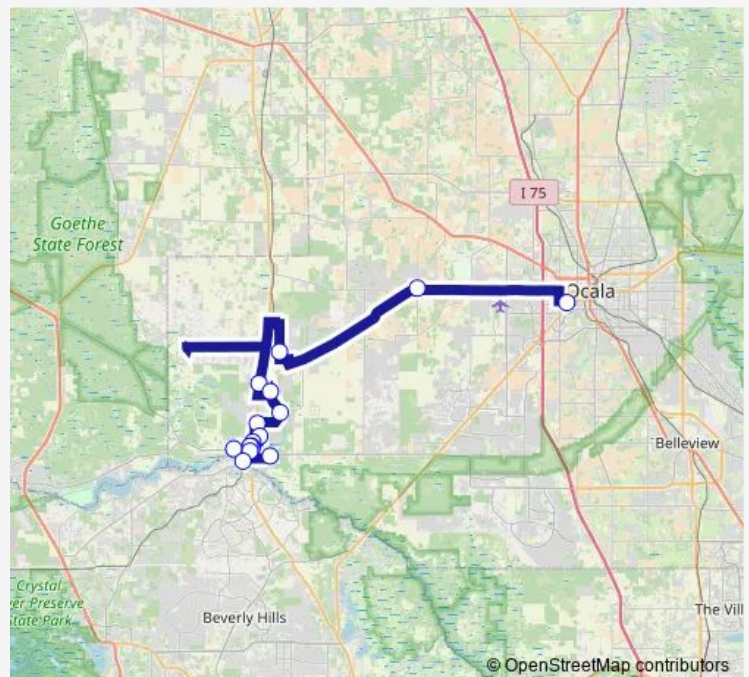

Mariontransit (Suntran Conn.) — Heart of Florida

Monday 09:10-14:50

Tuesday 09:10-14:50

Wednesday 09:10-14:50

Thursday 09:10-14:50

Friday 09:10-14:50

Saturday —

Sunday —

Route info

Direction: Mariontransit (Suntran Conn.)

Stops: 17

Trip Duration: 1 hour 30 min

■ Blue Line

Direction

Heart of Florida — Winn-Dixie

11 stops

Wednesday 10:40-14:20

Thursday 10:40-14:20

Friday 10:40-14:20

Saturday —

Sunday —

Route info

Direction: Heart of Florida

Stops: 11

Route schedule

Wal-Mart — Mariontransit (Suntran Conn.)

Monday	15:30
Tuesday	15:30
Wednesday	15:30
Thursday	15:30
Friday	15:30
Saturday	—
Sunday	—

Route info

Direction: Wal-Mart

Stops: 11

Trip Duration: 1 hour 30 min