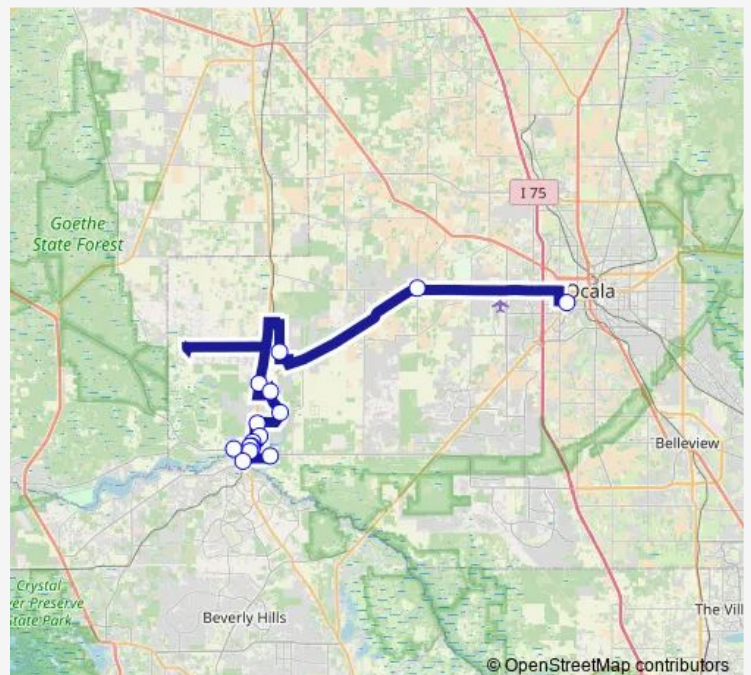

Mariontransit (Suntran Conn.) — Heart of Florida

Monday 09:10-14:50

Tuesday 09:10-14:50

Wednesday 09:10-14:50

Thursday 09:10-14:50

Friday 09:10-14:50

Saturday —

Sunday —

Route info

Direction: Mariontransit (Suntran Conn.)

Stops: 17

Trip Duration: 1 hour 30 min

■ Blue Line

Direction

Heart of Florida — Winn-Dixie

11 stops

Wednesday 10:40-14:20

Thursday 10:40-14:20

Friday 10:40-14:20

Saturday —

Sunday —

Route info

Direction: Heart of Florida

Stops: 11

Route schedule

Wal-Mart — Mariontransit (Suntran Conn.)

Monday	15:30
Tuesday	15:30
Wednesday	15:30
Thursday	15:30
Friday	15:30
Saturday	—
Sunday	—

Route info

Direction: Wal-Mart

Stops: 11

Trip Duration: 1 hour 30 min