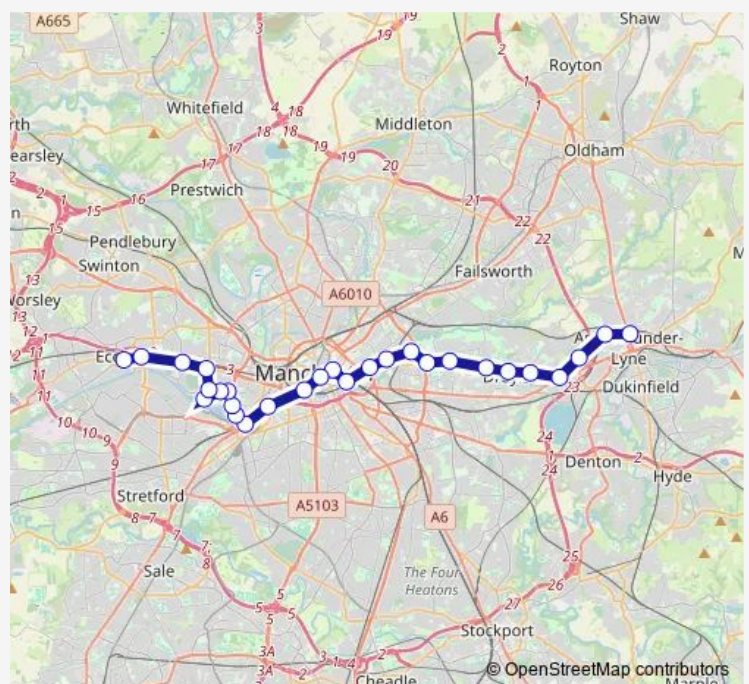

Piccadilly Gardens (Manchester Metrolink)

St Peter's Square (Manchester Metrolink)

Deansgate-Castlefield (Manchester Metrolink)

Cornbrook (Manchester Metrolink)

Trafford Bar (Manchester Metrolink)

Route schedule

Ashton-Under-Lyne (Manchester Metrolink) — Trafford Bar (Manchester Metrolink)

Monday 00:07-23:50

Tuesday 00:07-23:50

Wednesday 00:07-23:50

Thursday 00:07-23:50

Friday 00:20-23:56

Saturday 00:20-23:56

Sunday 00:08-23:55

Route info

Direction: Ashton-Under-Lyne (Manchester Metrolink)

Stops: 18

Trip Duration: 0 hour 42 min

Blue Line — Eccles - Ashton Under Lyne

Direction

Ashton-Under-Lyne (Manchester Metrolink) — Eccles (Manchester Metrolink)

28 stops

[Open route schedule](#)

Ashton-Under-Lyne (Manchester Metrolink)

Ashton West (Manchester Metrolink)

Ashton Moss (Manchester Metrolink)

Audenshaw (Manchester Metrolink)

Droylsden (Manchester Metrolink)