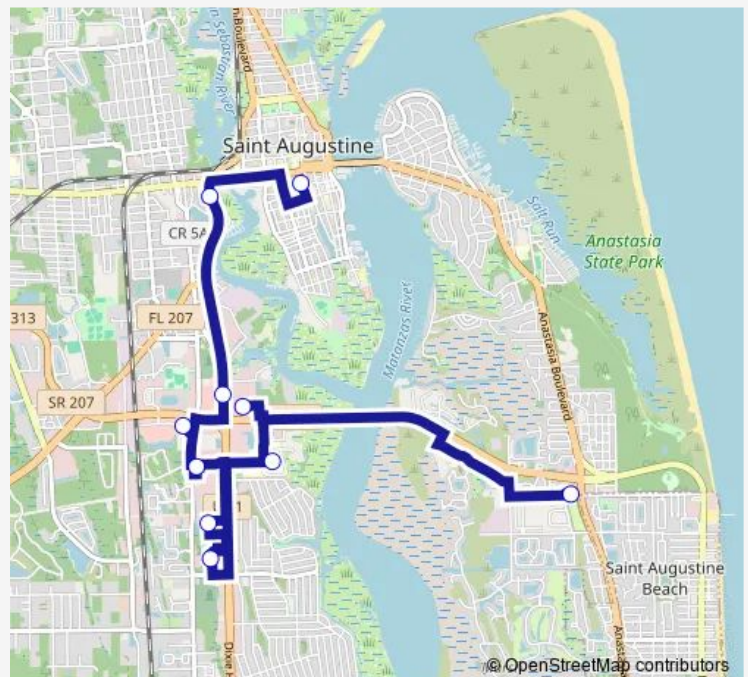

Route info

Direction: Depot

Stops: 9

Trip Duration: 0 hour 45 min

Blue Line

BusMaps

Direction

Flagler Auditorium — Depot

10 stops

[Open route schedule](#)

Flagler Auditorium

U.S. 1 & King St.

US-1- Seabridge Square (600287)

Cobblestone Publix

VA Clinic

Walmart

Trip Duration: 0 hour 45 min

Direction

Depot — Flagler Auditorium

9 stops

[Open route schedule](#)

Depot

Riverside Center

US-1- Seabridge Square (600287)

Monday 17:50

Tuesday 17:50

Wednesday 17:50

Thursday 17:50

Friday 17:50

Saturday 17:50

Sunday 17:50

Route info