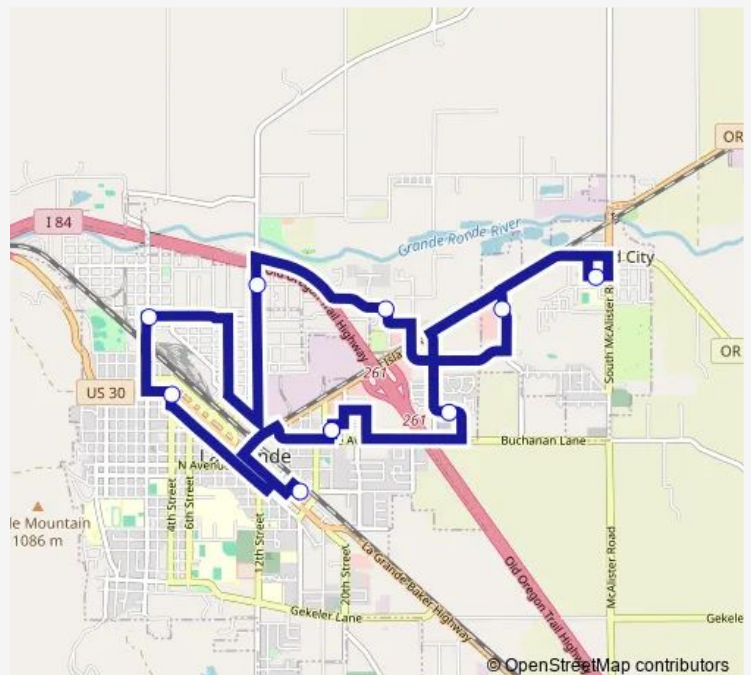

Bus Blue Line

[Go to website](#)

Direction

NEO Public Transit Hub — NEO Public Transit Hub

10 stops

[Open route schedule](#)

NEO Public Transit Hub

Safeway (2111 Adams Ave)

La Grande City Hall

Riveria Activity Center (Eastbound)

Veteran's Village (N Spruce St & Russell Ave)

May Lane Apartments

Island City (W 3rd St & S C St)

Wal-Mart (Walton Road Complex)

Timber Ridge Apartments

NEO Public Transit Hub

Route schedule

NEO Public Transit Hub — NEO Public Transit Hub

Monday 07:30-17:15

Tuesday 07:30-17:15

Wednesday 07:30-17:15

Thursday 07:30-17:15

Friday 07:30-17:15

Saturday —

Sunday —

Route info

Direction: NEO Public Transit Hub

Stops: 10

Trip Duration: 0 hour 35 min

Blue Line

BusMaps