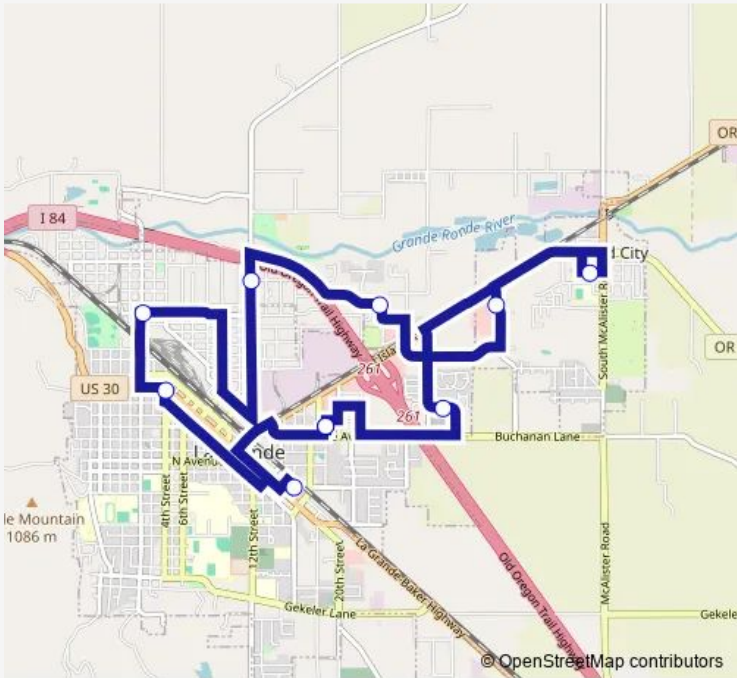

Bus Blue Line

[Go to website](#)

Direction
NEO Public Transit Hub — NEO Public Transit Hub

10 stops

[Open route schedule](#)

- NEO Public Transit Hub
- Safeway (2111 Adams Ave)
- La Grande City Hall
- Riveria Activity Center (Eastbound)
- Veteran's Village (N Spruce St & Russell Ave)
- May Lane Apartments
- Island City (W 3rd St & S C St)
- Wal-Mart (Walton Road Complex)
- Timber Ridge Apartments
- NEO Public Transit Hub

Route schedule
NEO Public Transit Hub — NEO Public Transit Hub

Monday	07:30-17:15
Tuesday	07:30-17:15
Wednesday	07:30-17:15
Thursday	07:30-17:15
Friday	07:30-17:15
Saturday	—
Sunday	—

Route info

Direction: NEO Public Transit Hub

Stops: 10

Trip Duration: 0 hour 35 min

Blue Line Bus time schedules and route maps are available in an offline PDF at busmaps.com. Use the busmaps.com website to see live bus times, train schedule or subway schedule, and step-by-step directions for all public transit in La Grande

The schedule is provided in the local timezone. Times with "(+1)" indicate departures on the next day.

PDF file created on 2025-01-16

2024 BusMaps.com - All Rights Reserved