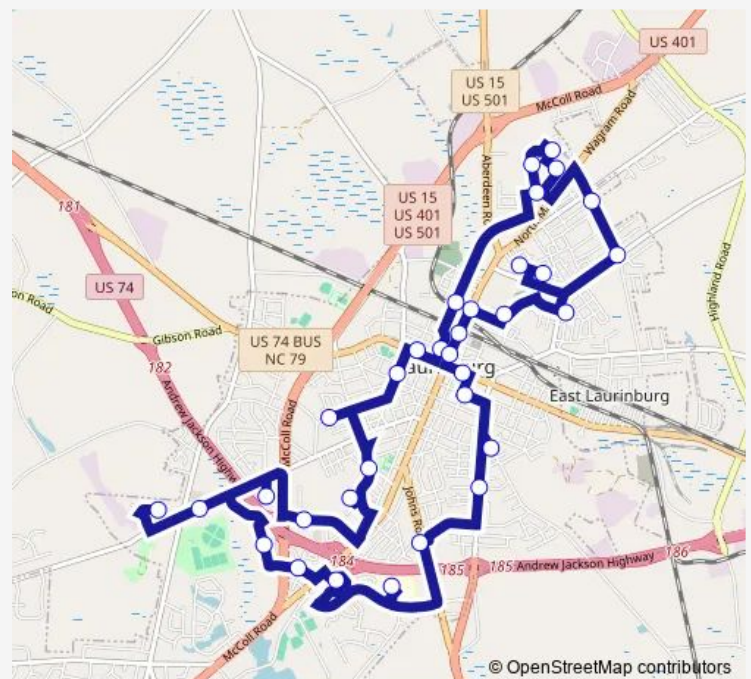

Tara Drive/Alder Road

Tara Village / Butler Drive

Trad Street/Butler Street

Ashley / Scarlet Court

Wagram Street/Produce Market Road

Mcgrits Bridge Road

Marcellous / Nichols

Marcellous / Melton

Alpha Street/Tuskegee Drive

Mcduffie Village

Dickson Street/Main Street

Route schedule

Cedar Trace Apts. — Scotland County DSS/West Blvd.

Monday 08:02

Tuesday 08:02

Wednesday 08:02

Thursday 08:02

Friday 08:02

Saturday —

Sunday —

Route info

Direction: Cedar Trace Apts.

Stops: 33

Trip Duration: 0 hour 53 min

Blue Line

BusMaps

North Main and Railroad Street

North Main Street/Cronly Street

Piggly Wiggly/East Lbg

Mcrae & James Street

Stewartsville/Comm Center

Mckenzie Street/Caledonia Road