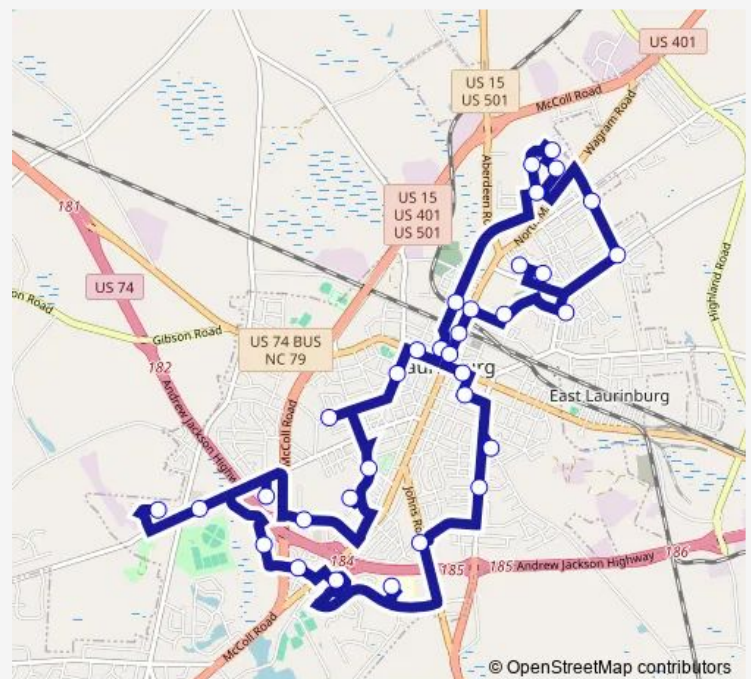

Tara Drive/Alder Road

Tara Village / Butler Drive

Trad Street/Butler Street

Ashley / Scarlet Court

Wagram Street/Produce Market Road

Mcgrits Bridge Road

Marcellous / Nichols

Marcellous / Melton

Alpha Street/Tuskegee Drive

Mcduffie Village

Dickson Street/Main Street

Route schedule

Cedar Trace Apts. — Scotland County DSS/West Blvd.

Monday 08:02

Tuesday 08:02

Wednesday 08:02

Thursday 08:02

Friday 08:02

Saturday —

Sunday —

Route info

Direction: Cedar Trace Apts.

Stops: 33

Trip Duration: 0 hour 53 min

■ Blue Line

North Main and Railroad Street

North Main Street/Cronly Street

Piggly Wiggly/East Lbg

Mcrae & James Street

Stewartsville/Comm Center

Mckenzie Street/Caledonia Road

Housing Authority Office