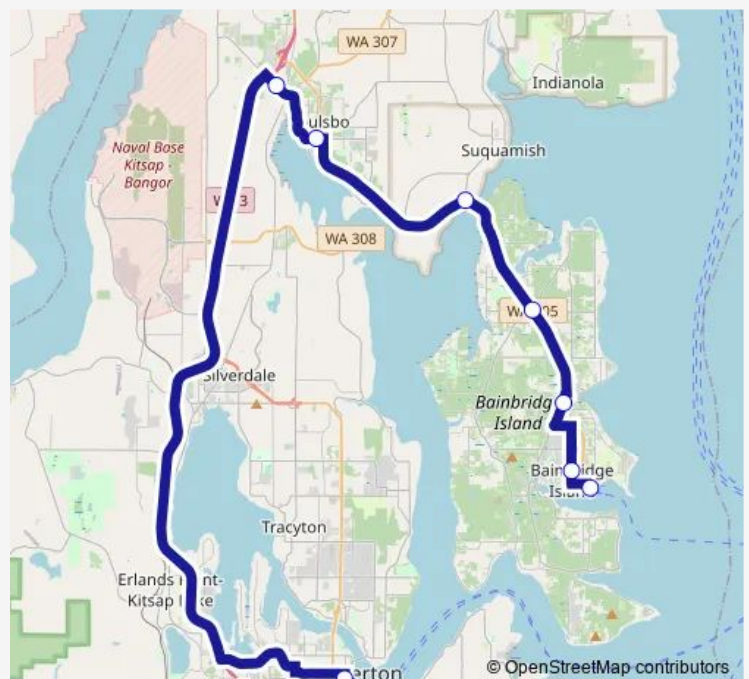

Wednesday 05:44

Thursday 05:44

Friday 05:44

Saturday —

Sunday —

Route info

Direction: Bainbridge Island Ferry Terminal

Stops: 8

Trip Duration: 1 hour 1 min

Direction

Charleston Gate — Winslow Way at Town & Country Market

8 stops

[Open route schedule](#)

Charleston Gate

Finn Hill across from Terasse Drive

Hostmark at 8th

Hwy 305 at Suquamish Way (Clearwater P&R)

Hwy 305 at Day

Sportsman Club at Island Church Park and Ride

Madison at Madrona

Winslow Way at Town & Country Market

Route schedule

Charleston Gate — Winslow Way at Town & Country Market

Monday 16:09

Tuesday 16:09

Wednesday 16:09

Thursday 16:09

Friday 16:09

Saturday —

Sunday —

Route info