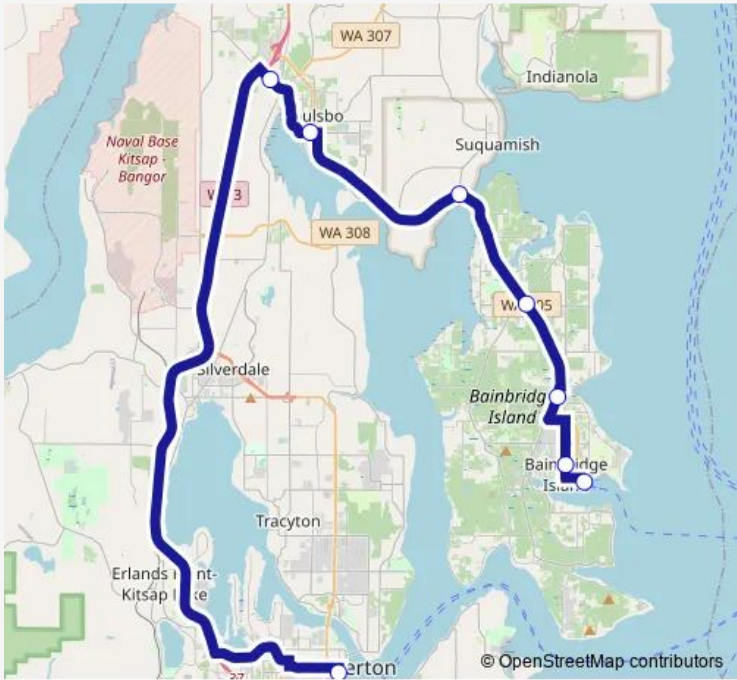

[Go to website](#)

Direction
 Bainbridge Island Ferry Terminal — Psns Main Gate
 8 stops
[Open route schedule](#)

- Bainbridge Island Ferry Terminal
- Madison at Wyatt
- Sportsman Club at Island Church Park and Ride
- Hwy 305 at Day Rd
- Hwy 305 at Suquamish Way (Clearwater P&R)
- Hostmark at 8th
- Finn Hill at Staffordshire
- Psns Main Gate

Direction

Charleston Gate — Winslow Way at Town & Country Market

8 stops

[Open route schedule](#)

Charleston Gate

Finn Hill across from Terasse Drive

Hostmark at 8th

Hwy 305 at Suquamish Way (Clearwater P&R)

Hwy 305 at Day

Sportsman Club at Island Church Park and Ride

Madison at Madrona

Winslow Way at Town & Country Market

Route schedule

Charleston Gate — Winslow Way at Town & Country Market

Monday 16:09

Tuesday 16:09

Wednesday 16:09

Thursday 16:09

Friday 16:09

Saturday —

Sunday —

Route info

Direction: Charleston Gate

Stops: 8