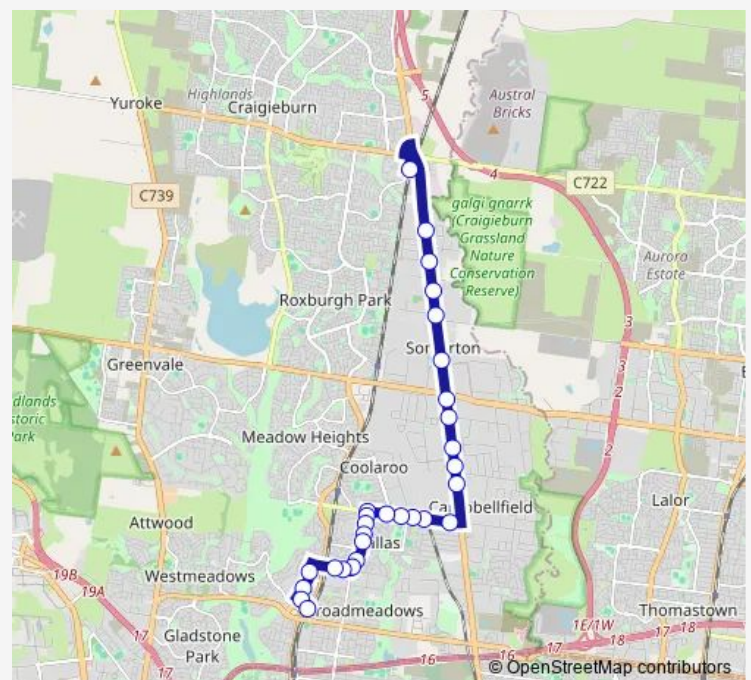

### Route schedule

Craigieburn Railway Station/Walters St (Craigieburn) — Broadmeadows Station/Pascoe Vale Rd (Broadmeadows)

Monday 05:39-21:35

Tuesday 05:39-21:35

Wednesday 05:39-21:35

Thursday 05:39-21:35

### Route info

Direction: Craigieburn Railway Station/Walters St (Craigieburn)

Stops: 29

Trip Duration: 0 hour 27 min

532 — Broadmeadows - Craigieburn

Dallas SC/Blair St (Dallas)

Eltham St/Blair St (Dallas)

Broadmeadows Station/Pascoe Vale Rd (Broadmeadows)

## Direction

Broadmeadows Station/Pascoe Vale Rd (Broadmeadows)  
— Craigieburn Railway Station/Walters St (Craigieburn)

28 stops

[Open route schedule](#)

Broadmeadows Station/Pascoe Vale Rd (Broadmeadows)