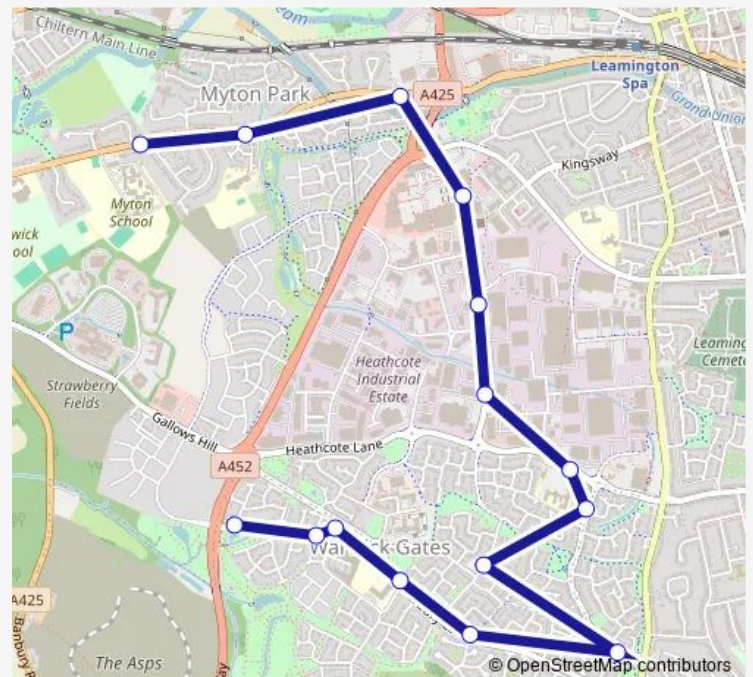

### Direction

Oakley Drive — Myton School

15 stops

[Open route schedule](#)

Oakley Drive

Battersby Close

Harbury Lane

Garrett Drive

### Route schedule

Oakley Drive — Myton School

Monday 07:59

Tuesday 07:59

Wednesday 07:59

Thursday 07:59

Friday 07:59

Saturday —

### Route info

Direction: Oakley Drive

Stops: 15

Trip Duration: 0 hour 28 min

■ 532 — Warwick Gates - Myton School

**Direction**

Myton School — Oakley Drive

19 stops

## Route schedule

Myton School — Oakley Drive

Monday	15:25
Tuesday	15:25
Wednesday	15:25
Thursday	15:25
Friday	15:25
Saturday	—
Sunday	—